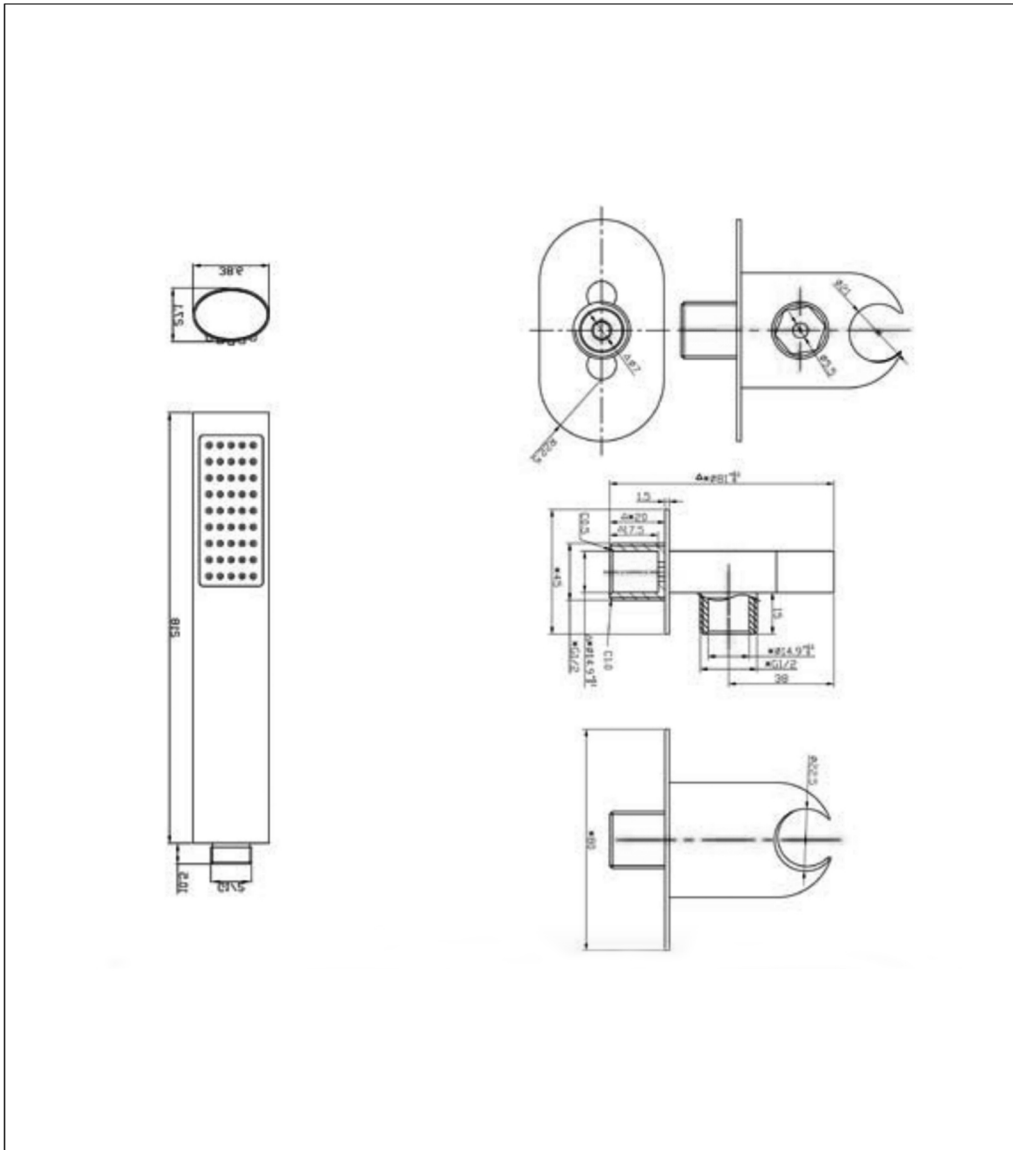

# Technical Data Sheet

Product range: Shower Kit

Product code: OVAL/WS

Finishes Available: Chrome

**Min Pressure:**

LP 0.2

**Approvals:**

N/A

**Connections:**

G 1/2"

**Warranty:**

15 Years (5 on cartridges)

**Flow Rate**