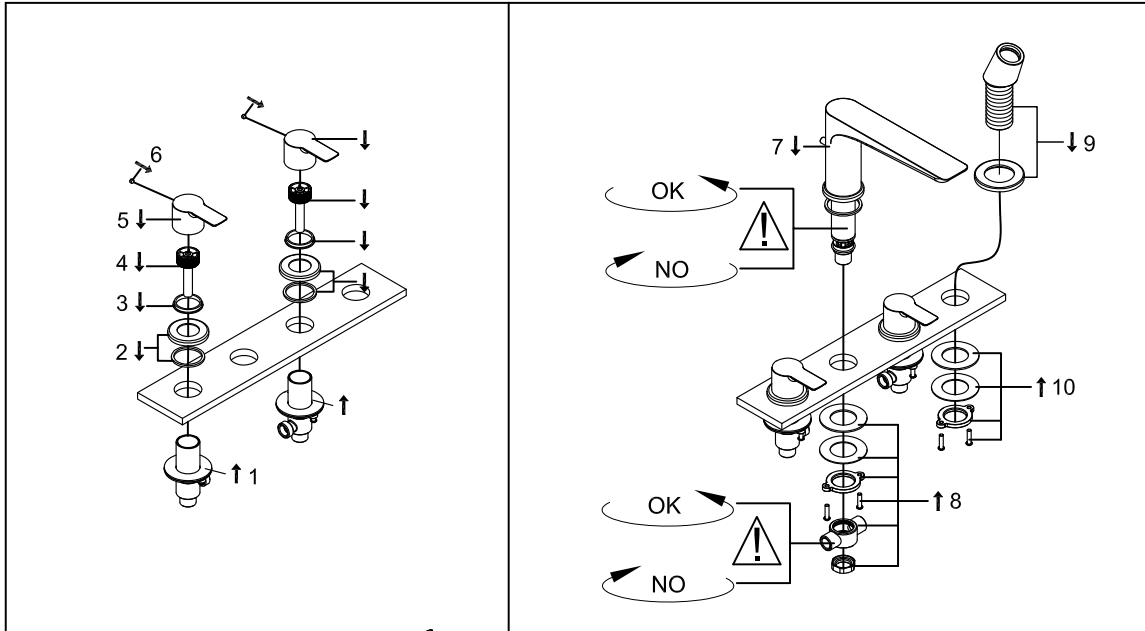

AMORE 4 HOLE DECK BATH SHOWER MIXER WITH KIT

Coordinated Bathrooms Designed For You

Installation Steps

Dimension Drawing

Explosive drawing