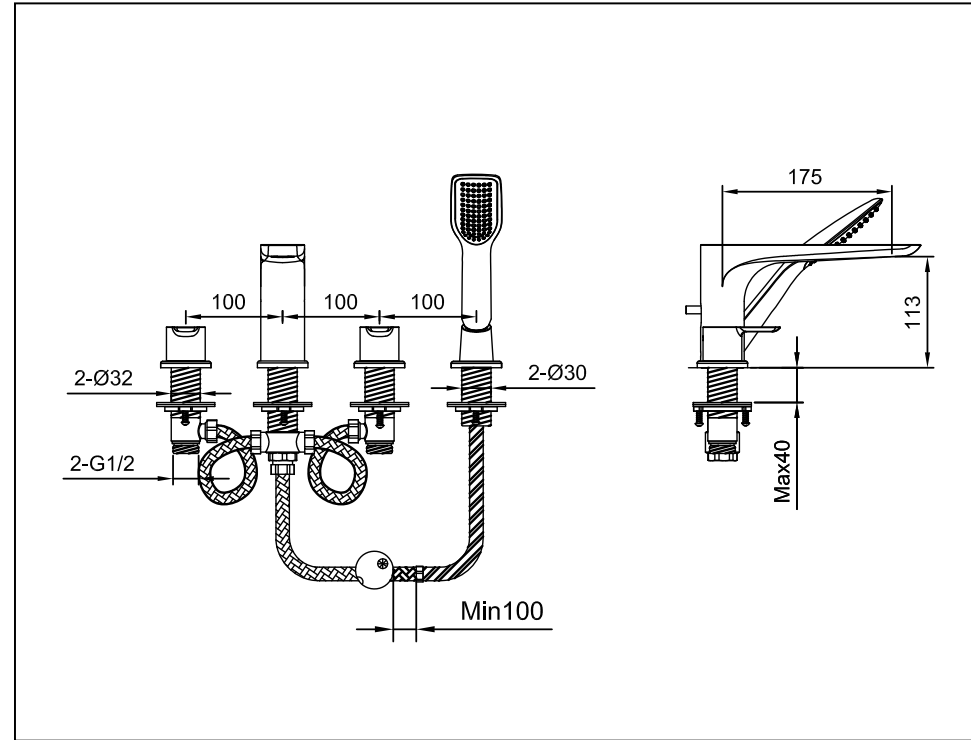

AMORE 4 HOLE DECK BATH SHOWER MIXER WITH KIT

Coordinated Bathrooms Designed For You

Installation Steps

Dimension Drawing

Explosive drawing