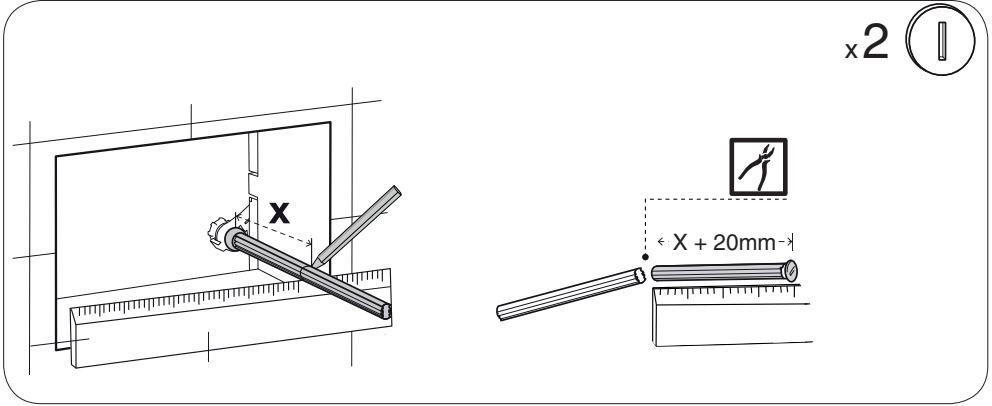

Coordinated Bathrooms Designed For You

INSTALLATION MANUAL

-FLUSH PLATE

Dimensions

Maintenance

Installation Steps

1

2