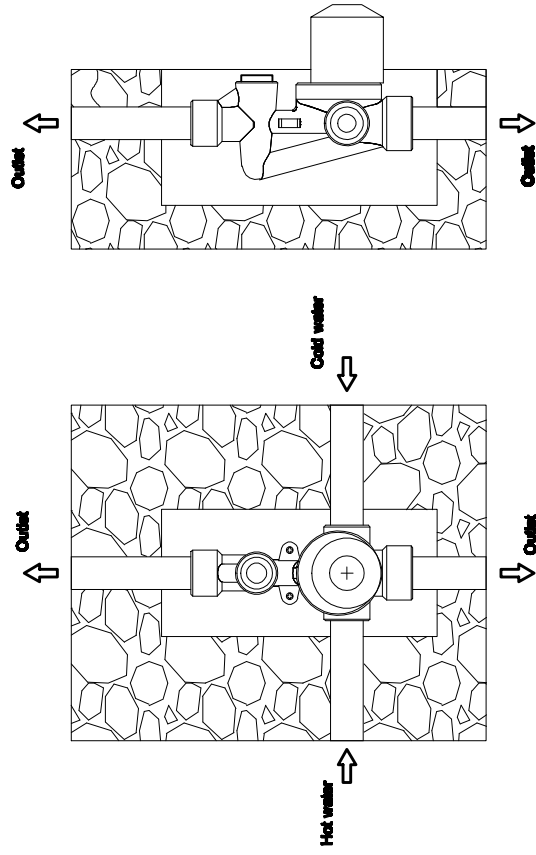

Wall shower mixer

Art NO:72227

Installation

Technique drawing

Explosion drawing