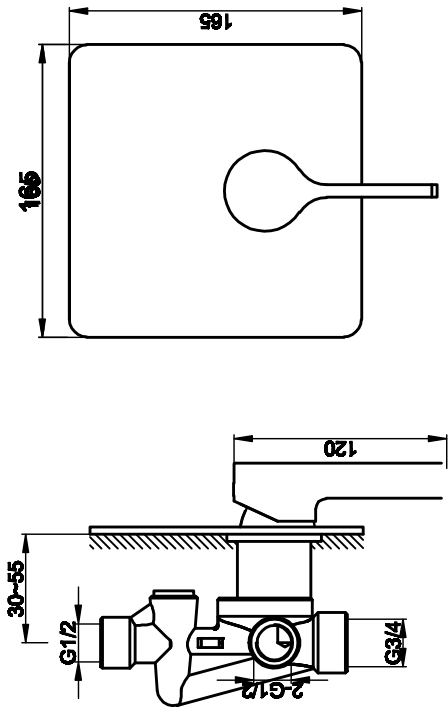

Wall shower mixer

Art NO:72227

Installation

Technique drawing

Explosion drawing