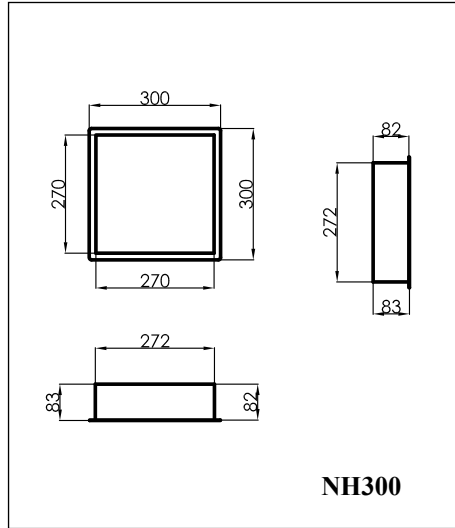

NH600

NH300

Coordinated Bathrooms Designed For You

Dimension

NH600

NH300

Opening Size

CODE	SIZE (mm)	H	L	D
NH300	300×300×82	278-280	278-280	85
NH600	300×600×82	278-280	578-580	85