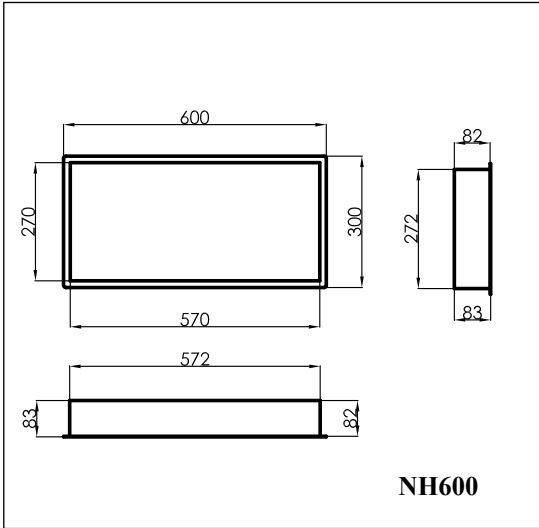

NH600

NH300

Coordinated Bathrooms Designed For You

Dimension

NH600

NH300

Opening Size

CODE	SIZE (mm)	H	L	D
NH300	300×300×82	278-280	278-280	85
NH600	300×600×82	278-280	578-580	85