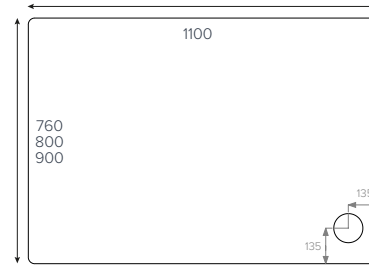

- ③ 1100x760mm
- ③ 1100x800mm ■
- ③ 1100x900mm

JTFUSION® Rectangle