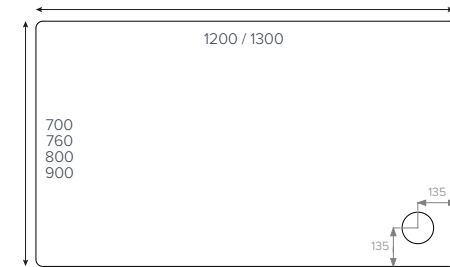

- ③ 1000x700mm ■●
- ③ 1000x800mm ■●
- ③ 1000x760mm
- ③ 1000x900mm ■●

JTFUSION® Rectangle

- ③ 1100x760mm
- ③ 1100x800mm ■
- ③ 1100x900mm

JTFUSION® Rectangle

- ③ 1200x700mm
- ③ 1200x760mm ■●
- ③ 1200x800mm ■▲
- ③ 1200x900mm ■●
- ⑥ 1300x800mm