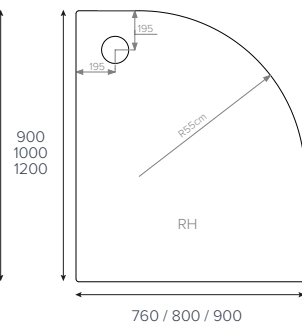

JTULTRACAST®
Rectangle

- 1400x800mm
- 1400x900mm ■
- 1500x760mm
- 1600x800mm
- 1700x700mm

JTULTRACAST®
Quadrant

- 800x800mm ■
- 900x900mm ■
- 1000x1000mm ●

JTULTRACAST®
Offset Quadrant

- 900x760mm
- 900x800mm
- 1000x800mm
- 1200x800mm
- 1200x900mm

Key

- Available with Upstands
- Upstands only

We recommend these trays are installed
with a JTFlow™ 50mm waste