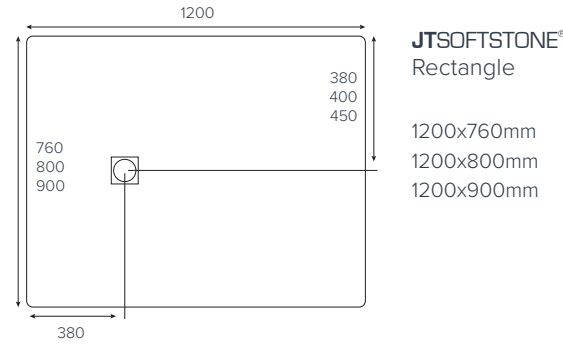

- 13 set sizes
- Non-slip ergonomic surface (UNE-EN Class 2)
- Recyclable
- Award winning
- Anti-bacteria
- A bespoke service to create your ultimate showering statement
- Full installation equipment included and installation video available at just-trays.com
- Colour matched grill (available at an additional cost)
- 25 year guarantee
- 30mm high, 15mm fall to waste