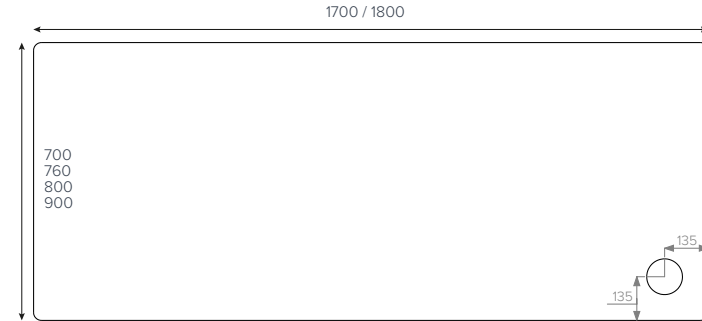

JTFUSION®
Rectangle

- ⑥ 1400x700mm
- ⑥ 1400x800mm ■▲
- ⑥ 1400x900mm ■●

JTFUSION®
Rectangle

- ⑥ 1500x700mm ■●
- ⑥ 1500x760mm ■
- ⑥ 1500x800mm ■
- ⑥ 1500x900mm ■●

JTFUSION®
Rectangle

- ⑥ 1600x700mm ■●
- ⑥ 1600x760mm
- ⑥ 1600x800mm ■
- ⑥ 1600x900mm ■●