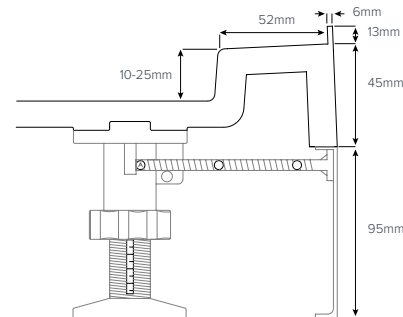

Note:

Waste position on upstand trays is 141 x 141 in from outside edge.

Riser kits available for all trays

- ① 1000mm Quad
- ② 1200mm Offset Quad
- ③ 1200x900mm
- ⑥ 1800x1000mm

JTFUSION®
Leg Cross Section