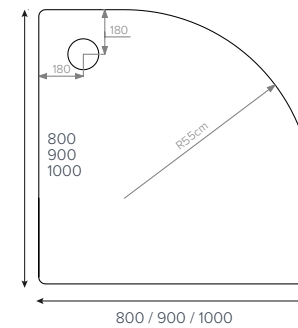

JTULTRACAST®
Quadrant

- 800x800mm ■
- 900x900mm ■
- 1000x1000mm ●