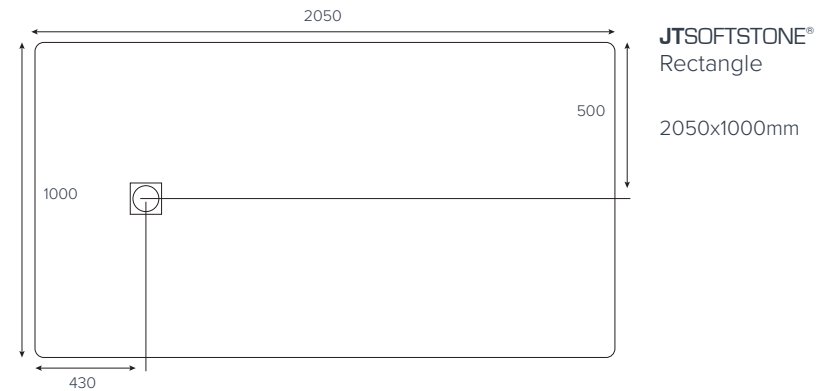

- 13 set sizes
- Non-slip ergonomic surface (UNE-EN Class 2)
- Recyclable
- Award winning
- Anti-bacteria
- A bespoke service to create your ultimate showering statement
- Full installation equipment included and installation video available at just-trays.com
- Colour matched grill (available at an additional cost)
- 25 year guarantee
- 30mm high, 15mm fall to waste