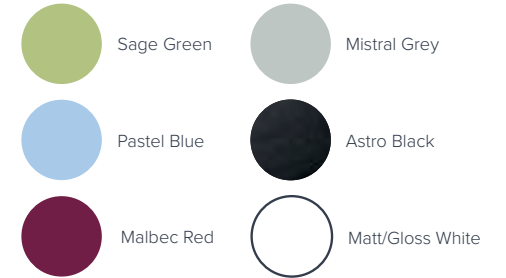

Colour availability

Concealed Waste Fusion only available in Gloss White

Key

- Available with Upstands
- Available with Concealed Waste and Concealed Waste with Upstands
- ▲ 3 Upstands - Left and right hand