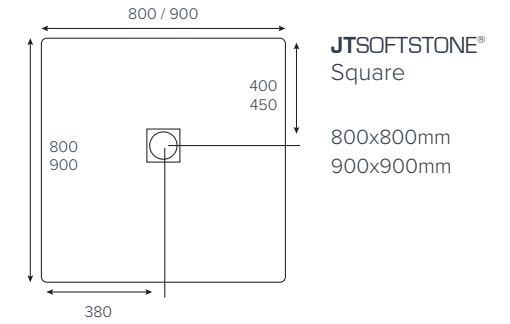

- 13 set sizes
- Non-slip ergonomic surface (UNE-EN Class 2)
- Recyclable
- Award winning
- Anti-bacteria
- A bespoke service to create your ultimate showering statement
- Full installation equipment included and installation video available at just-trays.com
- Colour matched grill (available at an additional cost)
- 25 year guarantee
- 30mm high, 15mm fall to waste