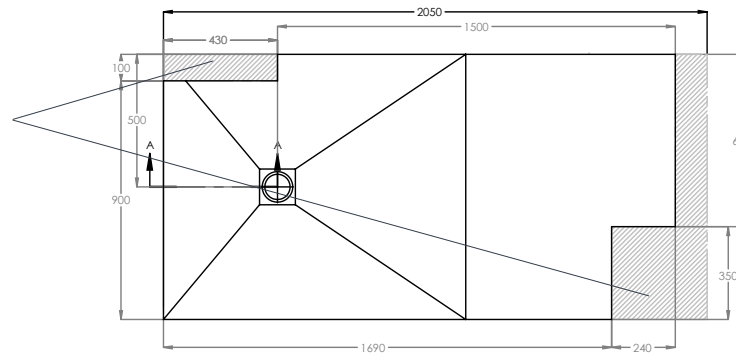

Size bands

- A. 1200x900mm
- B. 1600x800mm
- C. 2050x1000mm

JTSOFTSTONE®

Bespoke example

Cross-hatched areas indicate the areas of standard size that will be cut off to create your required bespoke size.

JTSOFTSTONE® Installation kit contents