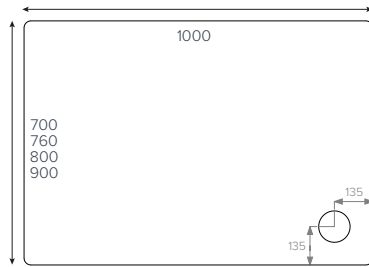

JTFUSION® Rectangle