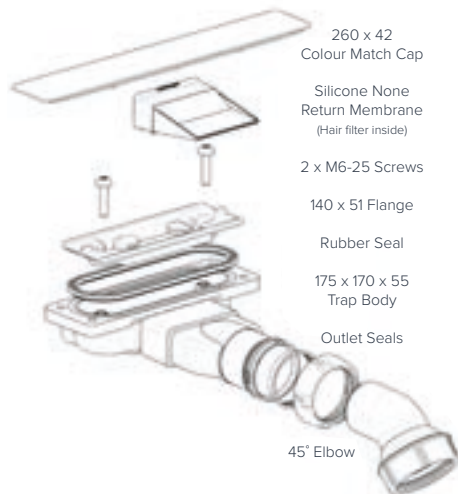

EVOLVED™
Rectangle

1400x800mm
1400x900mm
1500x800mm
1600x800mm

EVOLVED™
Rectangle

1700x800mm
1800x800mm

EVOLVED™
Rectangle
End Waste

1700x800mm

Colour availability

Side Profile

Waste

Waste & Tray

- 13 set sizes
- Non-slip ergonomic surface (UNE-EN Class 2)
- Recyclable
- Award winning
- Anti-bacteria
- A bespoke service to create your ultimate showering statement
- Full installation equipment included and installation video available at just-trays.com
- Colour matched grill (available at an additional cost)
- 25 year guarantee
- 30mm high, 15mm fall to waste