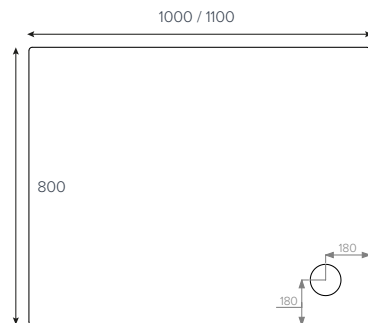

JTULTRACAST®
Rectangle

- 1000x800mm ■
- 1100x800mm ■