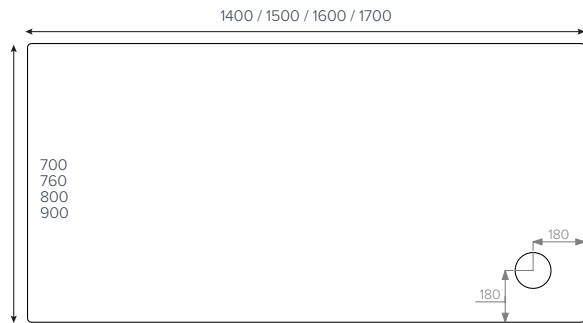

JTMERLIN®
Rectangle

- 800x700mm
- 1100x700mm
- 1100x760mm

JTMERLIN®
Rectangle

- 1000x800mm ■
- 1100x800mm ■

JTMERLIN®
Rectangle

- 1200x700mm ■
- 1200x760mm ■
- 1200x800mm ■
- 1200x900mm ■
- 1200x1000mm

JTMERLIN®
Rectangle