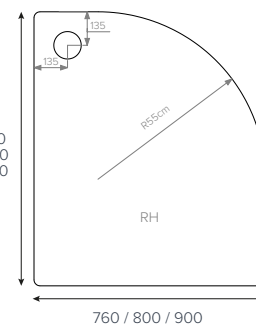

JTFUSION®
Rectangle

- ⑥ 1700x700mm
- ⑥ 1700x760mm
- ⑥ 1700x800mm
- ⑥ 1700x900mm ■●
- ⑥ 1800x800mm ■

JTFUSION®
Quadrant

- ① 800x800mm ■●
- ① 900x900mm ■●
- ① 1000x1000mm

LH

RH

JTFUSION®
Offset Quadrant

- ② 900x760mm
- ② 1000x800mm
- ② 1200x800mm
- ② 1200x900mm