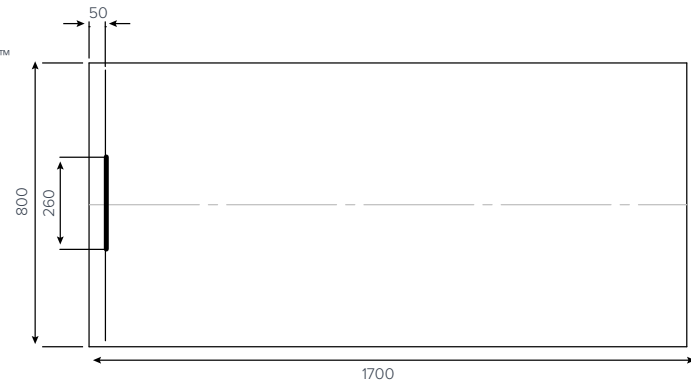

EVOLVED™
Quadrant

800x800mm
900x900mm

EVOLVED™
Square

760x760mm
800x800mm
900x900mm

EVOLVED™
Rectangle

1000x760mm
1000x800mm

EVOLVED™
Rectangle

1200x760mm
1200x800mm
1200x900mm

EVOLVED™
Rectangle

1400x800mm
1400x900mm
1500x800mm
1600x800mm

EVOLVED™
Rectangle

1700x800mm
1800x800mm

EVOLVED™
Rectangle
End Waste

1700x800mm

Colour availability

Side Profile