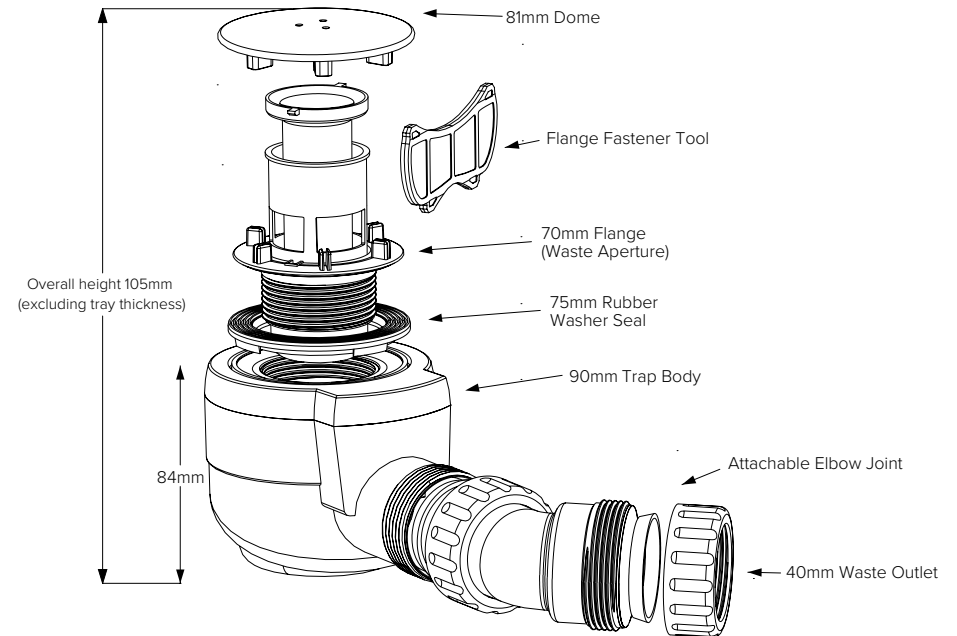

Key

- Available with Upstands
- Upstands only

We recommend these trays are installed
with a JTFlow™ 50mm waste

JTFLOW™ 50mm WASTE

Complex plumbing simplified

The efficient design of the 50mm waste allows 38 litres of water a minute to be carried away. Conforms to BS EN 274-1:2002 and features an easily removable dome for cleaning. Made from recycled materials.