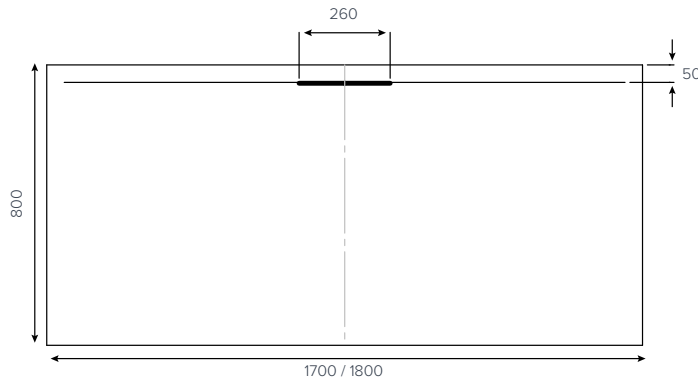

EVOLVED™
Quadrant

800x800mm
900x900mm

EVOLVED™
Square

760x760mm
800x800mm
900x900mm

EVOLVED™
Rectangle

1000x760mm
1000x800mm

EVOLVED™
Rectangle

1200x760mm
1200x800mm
1200x900mm

EVOLVED™
Rectangle

1400x800mm
1400x900mm
1500x800mm
1600x800mm

EVOLVED™
Rectangle

1700x800mm
1800x800mm

EVOLVED™
Rectangle
End Waste

1700x800mm

Colour availability

Side Profile