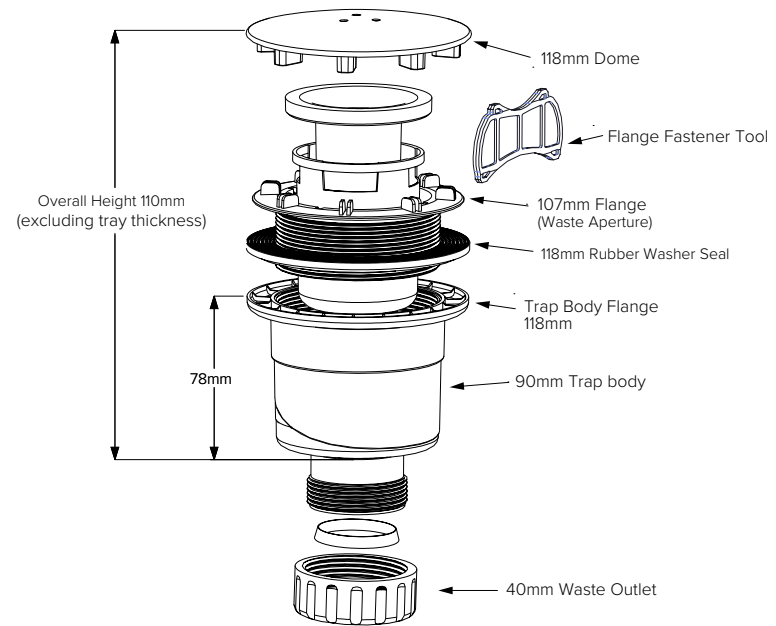

JTVERTICAL™ 90mm WASTE

Intelligent water removal

A 90mm vertical waste designed to help assist the water dispersal where the fall for the waste pipe cannot be achieved. Conforms to BS EN 274-1:2002, is made from recycled plastic, carries away 48 litres of water a minute and features an easily removable dome for cleaning.