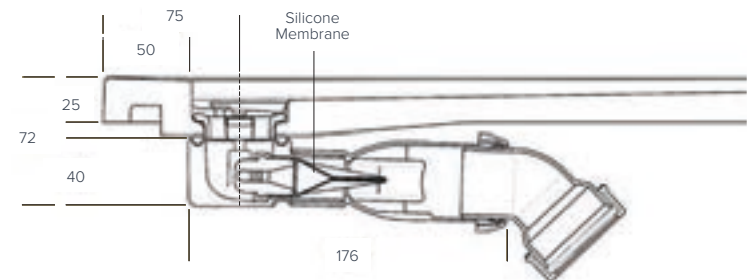

EVOLVED™
Rectangle

1400x800mm
1400x900mm
1500x800mm
1600x800mm

EVOLVED™
Rectangle

1700x800mm
1800x800mm

EVOLVED™
Rectangle
End Waste

1700x800mm

Colour availability

Side Profile

Waste

Waste & Tray

- 13 set sizes
- Non-slip ergonomic surface (UNE-EN Class 2)
- Recyclable
- Award winning
- Anti-bacteria
- A bespoke service to create your ultimate showering statement
- Full installation equipment included and installation video available at just-trays.com
- Colour matched grill (available at an additional cost)
- 25 year guarantee
- 30mm high, 15mm fall to waste