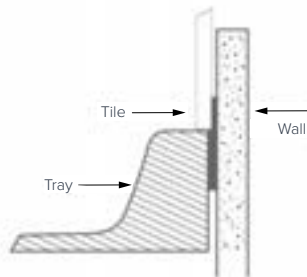

JTFLEXI-FIX™

Flexible water-proofing solutions

The patented **JTFlexi-Fix™** is the perfect solution should a flat top tray be the only option. Complete with all the added benefits of a tiling upstand, the easy-application tape is self-adhesive, wraps around corners in one piece and creates a watertight seal that accommodates vertical movement of at least 15mm. Available in 2.1 and 3.2 metre lengths.