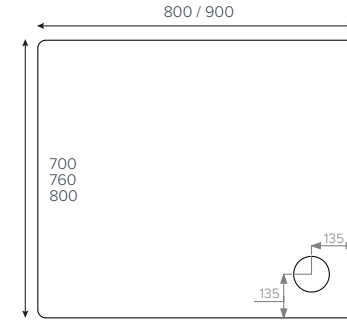

JTFUSION®
Rectangle

- ③ 800x700mm ■●
- ③ 900x700mm ■●
- ③ 900x760mm ■▲
- ③ 900x800mm ■●

JTFUSION® Rectangle

- ③ 1000x700mm ■●
- ③ 1000x800mm ■●
- ③ 1000x760mm
- ③ 1000x900mm ■●