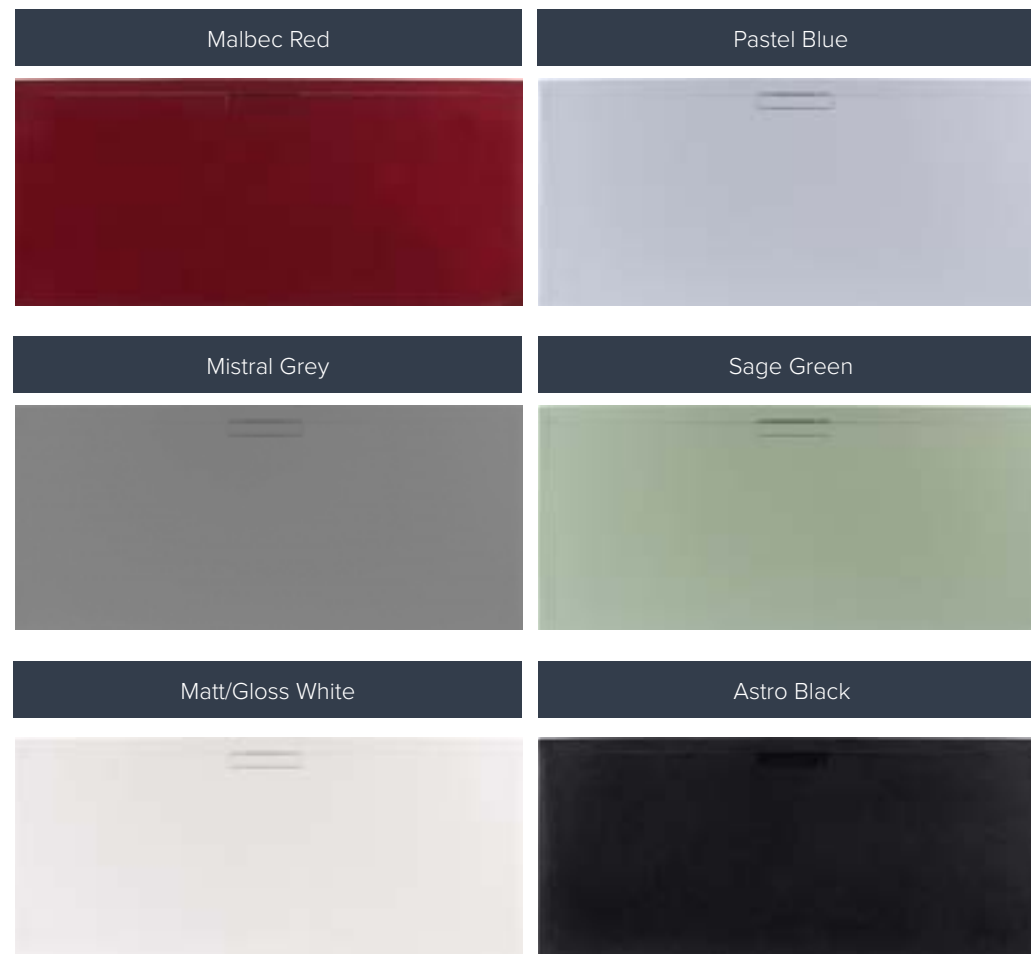

A COLOURFUL PRODUCTION

Evolved™ by JT is available in five stunning colours, in addition to gloss and matt white, chosen to inspire the look of a wetroom for a modern bathroom feel.

NO TIME WASTED...

Presented By