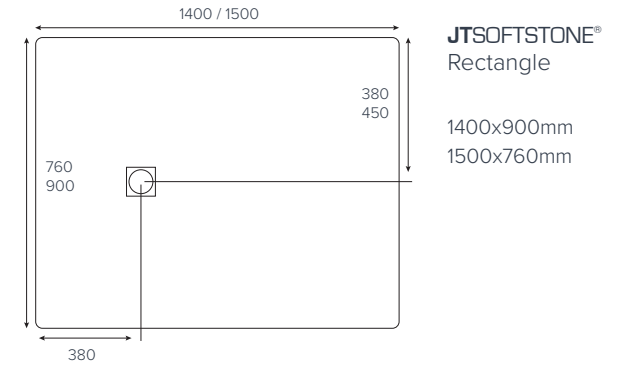

EVOLVED™
Quadrant

800x800mm
900x900mm

EVOLVED™
Square

760x760mm
800x800mm
900x900mm

EVOLVED™
Rectangle

1000x760mm
1000x800mm

EVOLVED™
Rectangle

1200x760mm
1200x800mm
1200x900mm

EVOLVED™
Rectangle

1400x800mm
1400x900mm
1500x800mm
1600x800mm

EVOLVED™
Rectangle

1700x800mm
1800x800mm

EVOLVED™
Rectangle
End Waste

1700x800mm

Colour availability

Side Profile

Waste

Waste & Tray

- 13 set sizes
- Non-slip ergonomic surface (UNE-EN Class 2)
- Recyclable
- Award winning
- Anti-bacteria
- A bespoke service to create your ultimate showering statement
- Full installation equipment included and installation video available at just-trays.com
- Colour matched grill (available at an additional cost)
- 25 year guarantee
- 30mm high, 15mm fall to waste