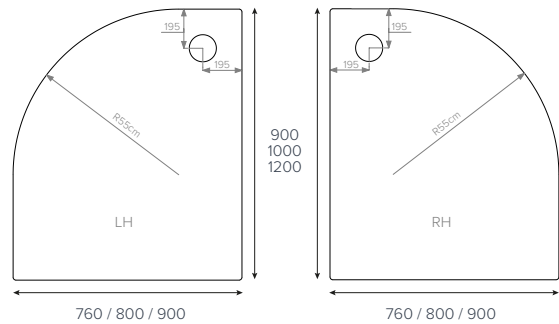

JTMERLIN®
Rectangle

- 1400x800mm
- 1400x900mm ■
- 1500x760mm
- 1600x800mm
- 1700x700mm

JTMERLIN®
Quadrant

- 800x800mm ■
- 900x900mm ■
- 1000x1000mm ●

JTMERLIN®
Offset Quadrant

- 900x760mm
- 900x800mm
- 1000x800mm
- 1200x800mm
- 1200x900mm

Key

- Available with Upstands
- Upstands Only

We recommend these trays are installed
with a JTFlow™ 50mm waste