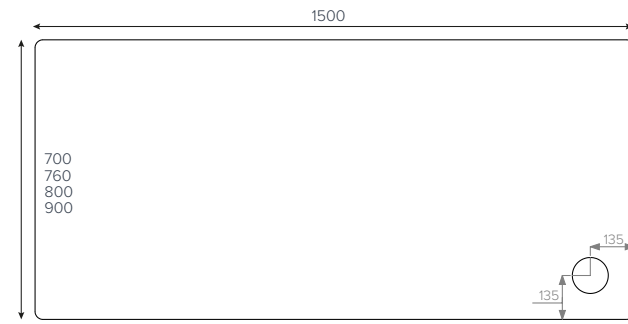

JTFUSION®
Rectangle

- ⑥ 1500x700mm ■●
- ⑥ 1500x760mm ■
- ⑥ 1500x800mm ■
- ⑥ 1500x900mm ■●