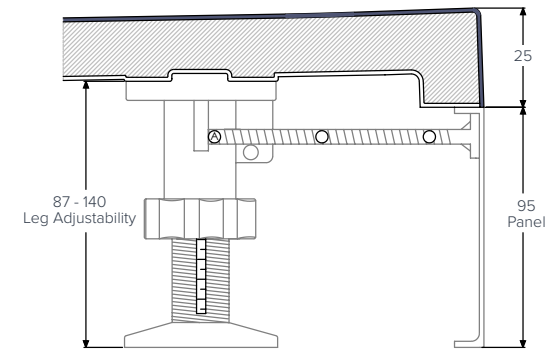

EVOLVED™
Quadrant

800x800mm
900x900mm

EVOLVED™
Square

760x760mm
800x800mm
900x900mm

EVOLVED™
Rectangle

1000x760mm
1000x800mm

EVOLVED™
Rectangle

1200x760mm
1200x800mm
1200x900mm

EVOLVED™
Rectangle

1400x800mm
1400x900mm
1500x800mm
1600x800mm

EVOLVED™
Rectangle

1700x800mm
1800x800mm

EVOLVED™
Rectangle
End Waste

1700x800mm

Colour availability

Side Profile

Waste

Waste & Tray

- 13 set sizes
- Non-slip ergonomic surface (UNE-EN Class 2)
- Recyclable
- Award winning
- Anti-bacteria
- A bespoke service to create your ultimate showering statement
- Full installation equipment included and installation video available at just-trays.com
- Colour matched grill (available at an additional cost)
- 25 year guarantee
- 30mm high, 15mm fall to waste