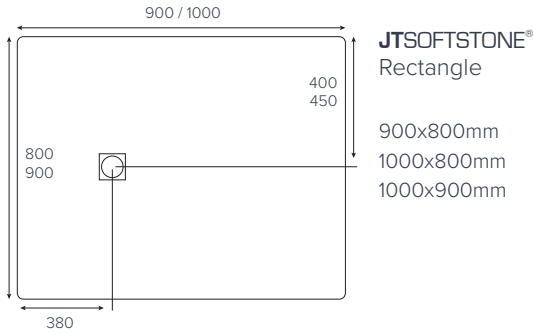

- 13 set sizes
- Non-slip ergonomic surface (UNE-EN Class 2)
- Recyclable
- Award winning
- Anti-bacteria
- A bespoke service to create your ultimate showering statement
- Full installation equipment included and installation video available at just-trays.com
- Colour matched grill (available at an additional cost)
- 25 year guarantee
- 30mm high, 15mm fall to waste