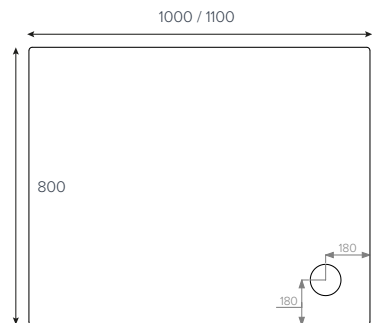

JTMERLIN®
Rectangle

- 1000x800mm ■
- 1100x800mm ■