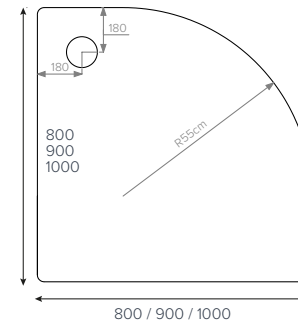

JTMERLIN®
Quadrant

- 800x800mm ■
- 900x900mm ■
- 1000x1000mm ●