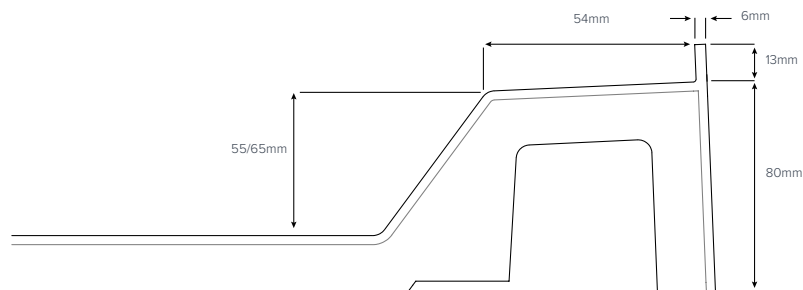

Key

- Available with Upstands
- Upstands only

We recommend these trays are installed
with a JTFlow™ 50mm waste