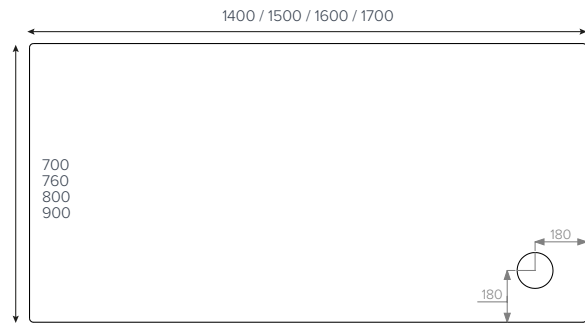

JTULTRACAST®
Rectangle

- 800x700mm
- 1100x700mm
- 1100x760mm

JTULTRACAST®
Rectangle

- 1000x800mm ■
- 1100x800mm ■

JTULTRACAST®
Rectangle

- 1200x700mm ■
- 1200x760mm ■
- 1200x800mm ■
- 1200x900mm ■
- 1200x1000mm