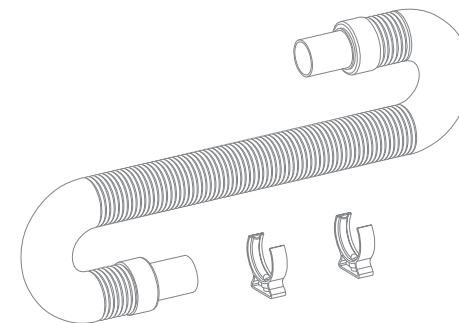

JTFLEXI-FIX™

Flexible water-proofing solutions

The patented **JTFlexi-Fix™** is the perfect solution should a flat top tray be the only option. Complete with all the added benefits of a tiling upstand, the easy-application tape is self-adhesive, wraps around corners in one piece and creates a watertight seal that accommodates vertical movement of at least 15mm. Available in 2.1 and 3.2 metre lengths.

JTFLOW™ FLEXI-HOSE

Simple, quick and straight forward

This truly flexible solution is designed to make installation easier. The Flexi-Hose eliminates the need for complex plumbing, untidy pipe work and elbow joints.