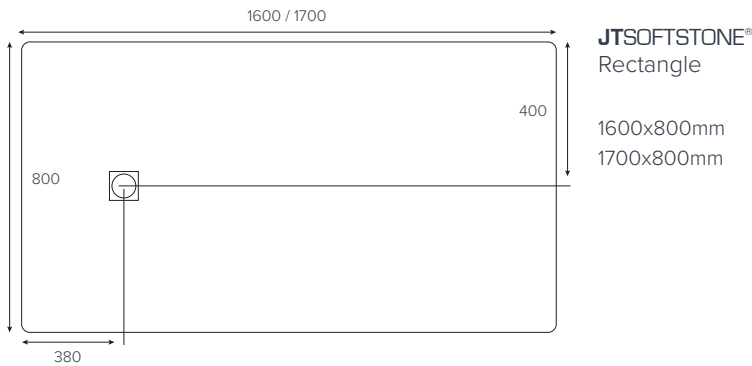

- 13 set sizes
- Non-slip ergonomic surface (UNE-EN Class 2)
- Recyclable
- Award winning
- Anti-bacteria
- A bespoke service to create your ultimate showering statement
- Full installation equipment included and installation video available at just-trays.com
- Colour matched grill (available at an additional cost)
- 25 year guarantee
- 30mm high, 15mm fall to waste