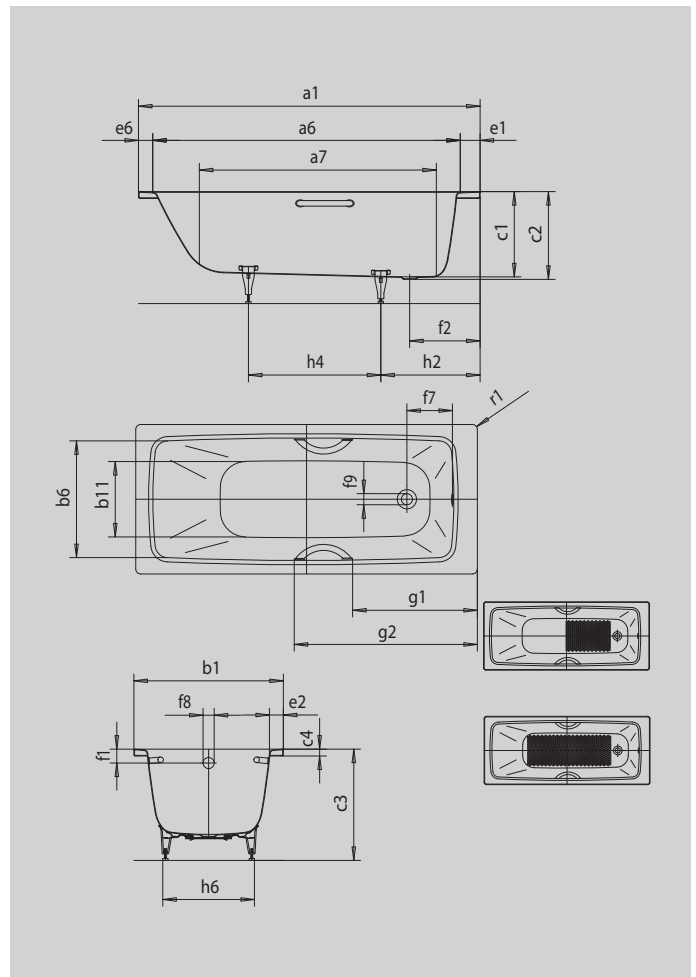

## CAYONO STAR

- Single-seat bath with waste positioned at the foot end
- Independent Anti-slip design
- Modern rectangular bathtub with spacious interior of the tub
- Also available with grips
- Made of KALDEWEI steel enamel

### UNIVERSAL GRIP TYPE A

Model		748
External length [mm]	a <sub>1</sub>	1600 mm
Internal length (top) [mm]	a <sub>6</sub>	1410 mm
Internal length (bottom) [mm]	a <sub>7</sub>	1110 mm
External width [mm]	b <sub>1</sub>	700 mm
Internal width (top) [mm]	b <sub>6</sub>	570 mm
Internal width (bottom) [mm]	b <sub>11</sub>	400 mm
Depth inside [mm]	c <sub>1</sub>	400 mm
Depth incl. waste hole [mm]	c <sub>2</sub>	410 mm
Height with feet [mm]	c <sub>3</sub>	543 - 563 mm
Height of rim [mm]	c <sub>4</sub>	32 mm
Width of rim (foot end; long side; head end) [mm]	e <sub>1</sub> ; e <sub>2</sub> ; e <sub>6</sub>	110; 63; 80 mm
Distance top edge to centre of overflow hole [mm]	f <sub>1</sub>	65 mm
Distance bath edge to centre of waste hole [mm]	f <sub>2</sub>	330 mm
Distance centre of waste hole to centre of overflow hole [mm]	f <sub>7</sub>	213 mm
Diameter of overflow hole [mm]	f <sub>8</sub>	Ø 52 mm
Diameter of waste hole [mm]	f <sub>9</sub>	Ø 52 mm
Distance foot end of bath edge to centre of foot [mm]	h <sub>2</sub>	450 mm
Distance between the feet [mm]	h <sub>4</sub>	655 mm
Width of feet max. [mm]	h <sub>6</sub>	430 mm
External radius [mm]	r <sub>1</sub>	8 mm
Water volume [l]		107 l
Pedestal		5030
Net weight [kg]		39 kg
Anti-slip		455 x 315 mm
Full anti-slip		735 x 315 mm