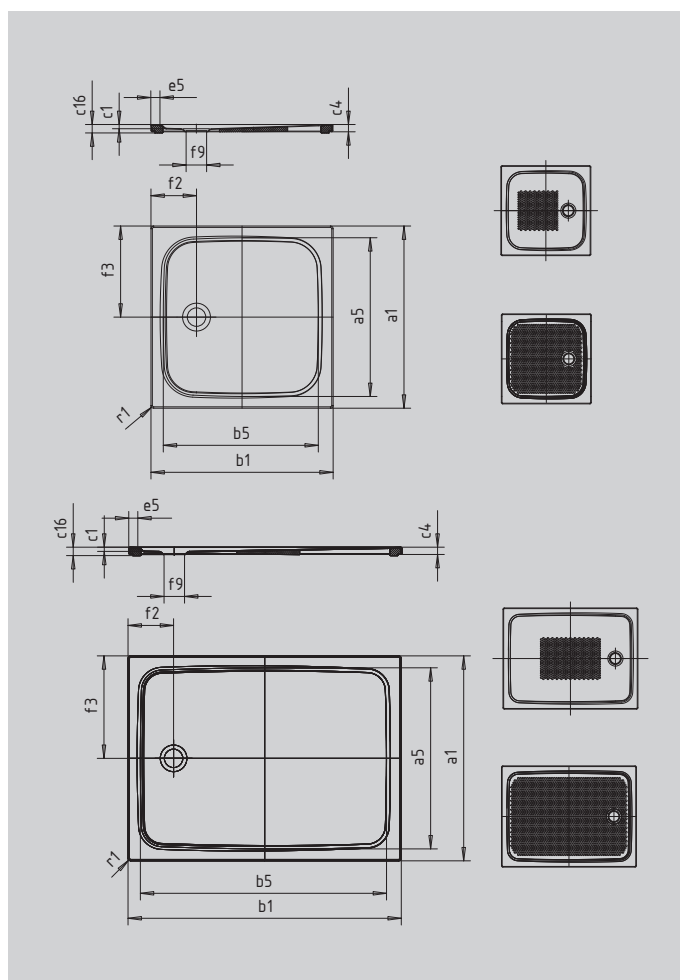

CAYONOPLAN WITH LOW PROFILE SUPPORT

- floor-level shower
- classic design with inner contour
- perfect match for the CAYONO model range
- large standing area with central waste at short side
- made of KALDEWEI steel enamel

Similar illustration

SECURE⁺

Model		2266
External length	a_1	800 mm
Internal length	a_5	690 mm
External width	b_1	1400 mm
Internal width	b_5	1290 mm
Depth inside	c_1	25 mm
Height of rim	c_4	40 mm
Height with low-profile support	c_{16}	45 mm
Width of rim	e_5	50 mm
Diameter of waste hole	f_9	Ø90 mm
Distance bath edge to centre of waste hole	$f_2; f_3$	200; 400 mm
External radius	r_1	12 mm
Net weight		29 kg
Anti-slip		555 x 855 mm
Full anti-slip		615 x 1235 mm
SECURE PLUS		full base