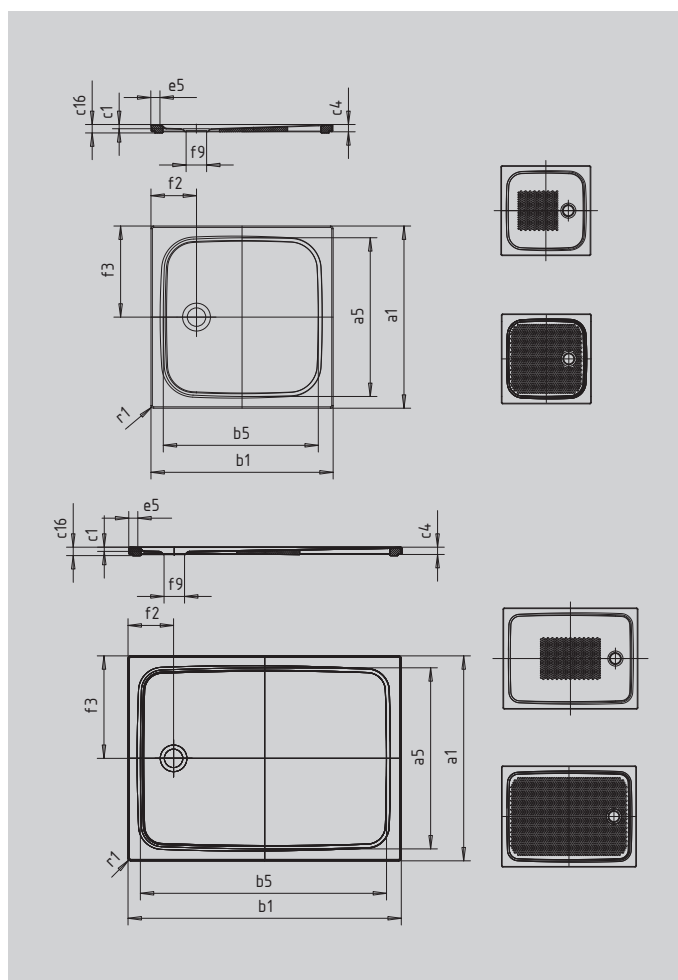

CAYONOPLAN WITH LOW PROFILE SUPPORT

- floor-level shower
- classic design with inner contour
- perfect match for the CAYONO model range
- large standing area with central waste at short side
- made of KALDEWEI steel enamel

Similar illustration

SECURE⁺

Model		2272
External length	a_1	900 mm
Internal length	a_5	790 mm
External width	b_1	1500 mm
Internal width	b_5	1390 mm
Depth inside	c_1	25 mm
Height of rim	c_4	40 mm
Height with low-profile support	c_{16}	45 mm
Width of rim	e_5	50 mm
Diameter of waste hole	f_9	Ø90 mm
Distance bath edge to centre of waste hole	$f_2; f_3$	200; 450 mm
External radius	r_1	12 mm
Net weight		35 kg
Anti-slip		555 x 855 mm
Full anti-slip		695 x 1335 mm
SECURE PLUS		full base