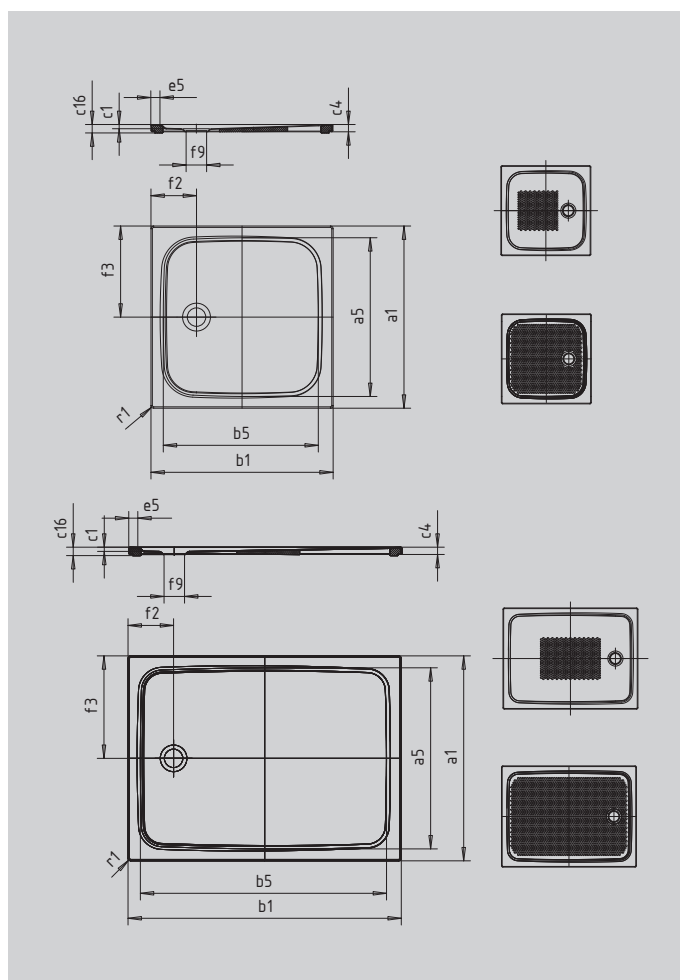

CAYONOPLAN WITH LOW PROFILE SUPPORT

- floor-level shower
- classic design with inner contour
- perfect match for the CAYONO model range
- large standing area with central waste at short side
- made of KALDEWEI steel enamel

Similar illustration

SECURE⁺

Model		2276
External length	a_1	800 mm
Internal length	a_5	690 mm
External width	b_1	1600 mm
Internal width	b_5	1490 mm
Depth inside	c_1	25 mm
Height of rim	c_4	40 mm
Height with low-profile support	c_{16}	45 mm
Width of rim	e_5	50 mm
Diameter of waste hole	f_9	Ø90 mm
Distance bath edge to centre of waste hole	$f_2; f_3$	200; 400 mm
External radius	r_1	12 mm
Net weight		33 kg
Anti-slip		555 x 855 mm
Full anti-slip		615 x 1435 mm
SECURE PLUS		full base