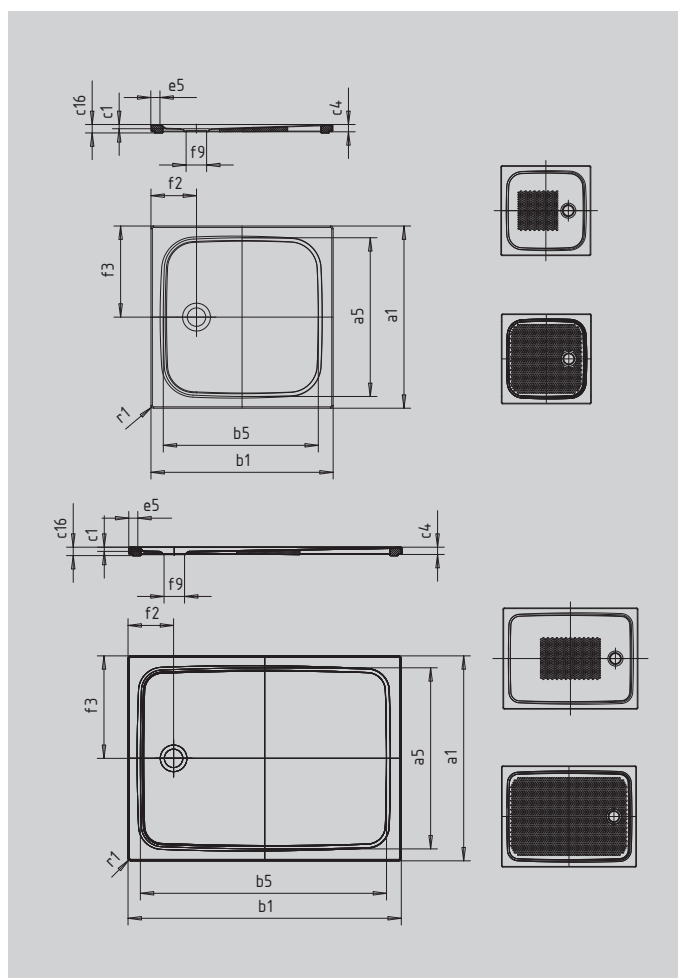

CAYONOPLAN WITH LOW PROFILE SUPPORT

- floor-level shower
- classic design with inner contour
- perfect match for the CAYONO model range
- large standing area with central waste at short side
- made of KALDEWEI steel enamel

Similar illustration

SECURE⁺

Model		2278
External length	a_1	700 mm
Internal length	a_5	590 mm
External width	b_1	1700 mm
Internal width	b_5	1590 mm
Depth inside	c_1	25 mm
Height of rim	c_4	40 mm
Height with low-profile support	c_{16}	45 mm
Width of rim	e_5	50 mm
Diameter of waste hole	f_9	Ø90 mm
Distance bath edge to centre of waste hole	$f_2; f_3$	200; 350 mm
External radius	r_1	12 mm
Net weight		31 kg
Anti-slip		395 x 855 mm
Full anti-slip		535 x 1535 mm
SECURE PLUS		full base