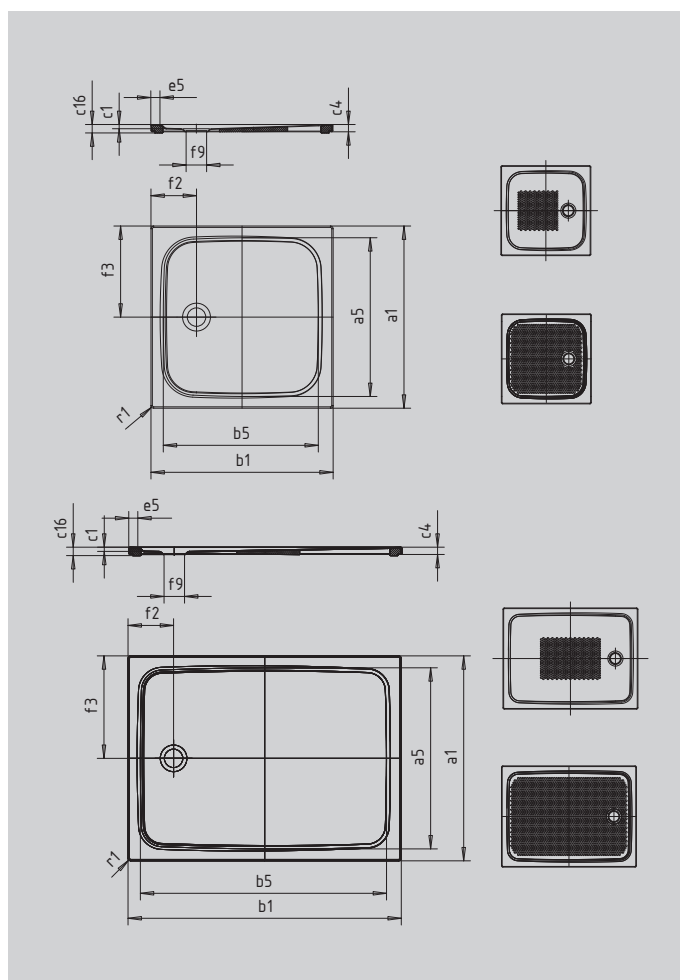

CAYONOPLAN WITH LOW PROFILE SUPPORT

- floor-level shower
- classic design with inner contour
- perfect match for the CAYONO model range
- large standing area with central waste at short side
- made of KALDEWEI steel enamel

Similar illustration

SECURE⁺

Model		2279
External length	a_1	750 mm
Internal length	a_5	640 mm
External width	b_1	1700 mm
Internal width	b_5	1590 mm
Depth inside	c_1	25 mm
Height of rim	c_4	40 mm
Height with low-profile support	c_{16}	45 mm
Width of rim	e_5	50 mm
Diameter of waste hole	f_9	Ø90 mm
Distance bath edge to centre of waste hole	$f_2; f_3$	200; 375 mm
External radius	r_1	12 mm
Net weight		33 kg
Anti-slip		395 x 855 mm
Full anti-slip		575 x 1535 mm
SECURE PLUS		full base