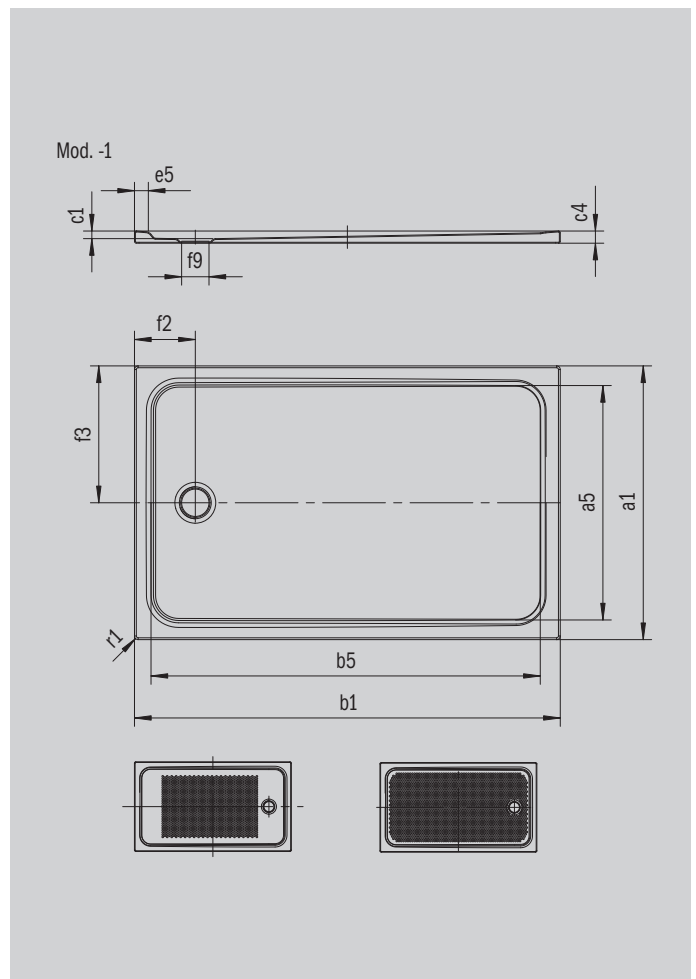

CAYONOPLAN

- floor-level shower
- classic design with inner contour
- perfect match for the CAYONO model range
- large standing area with central waste at short side
- made of KALDEWEI steel enamel

Similar illustration

Model 2271	KA 90 horizontal	KA 90 flat	KA 90 vertical
Total height	105	85	45
Fitting height	80	60	80

ANTISLIP
SECURE⁺

Model		2271
External length	a_1	800 mm
Internal length	a_5	690 mm
External width	b_1	1500 mm
Internal width	b_5	1390 mm
Depth inside	c_1	25 mm
Height of rim	c_4	40 mm
Height with low-profile support	c_{16}	45 mm
Width of rim	e_5	50 mm
Diameter of waste hole	f_9	Ø 90 mm
Distance bath edge to centre of waste hole	f_2, f_3	200; 400 mm
External radius	r_1	12 mm
Net weight		31 kg
Anti-slip		555 x 855 mm
Full anti-slip		615 x 1335 mm
ANTI-SLIP SECURE PLUS		full base