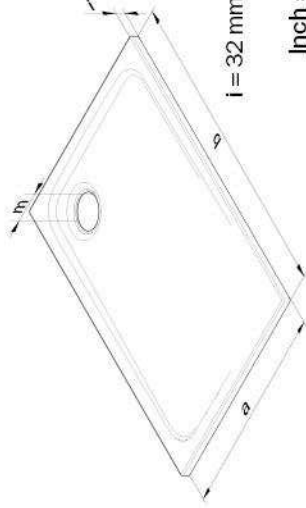

1.

2.

SCONA

$i = 32 \text{ mm}$
 $m = 90 \text{ mm}$

Inch = mm x 0,0394

CONOFLAT

$i = 32 \text{ mm}$
 $m = 90 \text{ mm}$

Inch = mm x 0,0394

CAYONOPLAN

$i = 32 \text{ mm (} b \leq 1200 \text{ mm)}$
 $i = 40 \text{ mm (} b > 1200 \text{ mm)}$
 $m = 90 \text{ mm}$

Inch = mm x 0,0394

SUPERPLAN

$i = 32 \text{ mm (} b \leq 1200 \text{ mm)}$
 $m = 90 \text{ mm}$

Inch = mm x 0,0394

SUPERPLAN PLUS

$i = 32 \text{ mm (} b \leq 1200 \text{ mm)}$
 $m = 120 \text{ mm}$

Inch = mm x 0,0394

3.

| |
|---|
| SCONA + Model 4047/4045 x = 71 mm + 5 mm / y = 34 mm |
| CONOFLAT + Model 4092 x = 75 mm + 5 mm / y = 44 mm |
| CAYONOPLAN + Model 4047/4045 x = 66 mm + 5 mm / y = 29 mm |
| SUPERPLAN PLUS + Model 4096 x = 77 mm + 5 mm / y = 46 mm |
| SUPERPLAN + Model 4047/4045 x = 73 mm + 5 mm / y = 36 mm |

1

2

Inch = mm x 0,0394

5.

2

Inch = mm x 0,0394

6.

8.