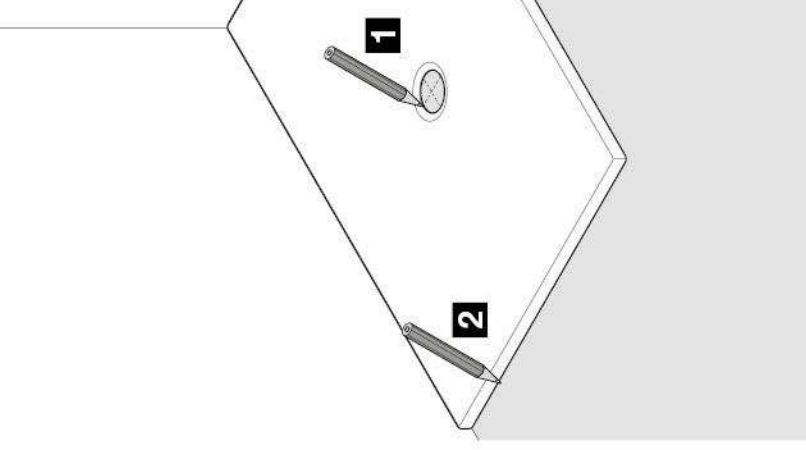

CAYONOPLAN

$i = 32 \text{ mm (} b \leq 1200 \text{ mm)}$
 $i = 40 \text{ mm (} b > 1200 \text{ mm)}$
 $m = 90 \text{ mm}$

Inch = mm x 0,0394

SUPERPLAN

$i = 32 \text{ mm (} b \leq 1200 \text{ mm)}$
 $m = 90 \text{ mm}$

Inch = mm x 0,0394

SUPERPLAN PLUS

$i = 32 \text{ mm (} b \leq 1200 \text{ mm)}$
 $m = 120 \text{ mm}$

Inch = mm x 0,0394

3.

| |
|---|
| SCONA + Model 4047/4045 x = 71 mm + 5 mm / y = 34 mm |
| CONOFLAT + Model 4092 x = 75 mm + 5 mm / y = 44 mm |
| CAYONOPLAN + Model 4047/4045 x = 66 mm + 5 mm / y = 29 mm |
| SUPERPLAN PLUS + Model 4096 x = 77 mm + 5 mm / y = 46 mm |
| SUPERPLAN + Model 4047/4045 x = 73 mm + 5 mm / y = 36 mm |