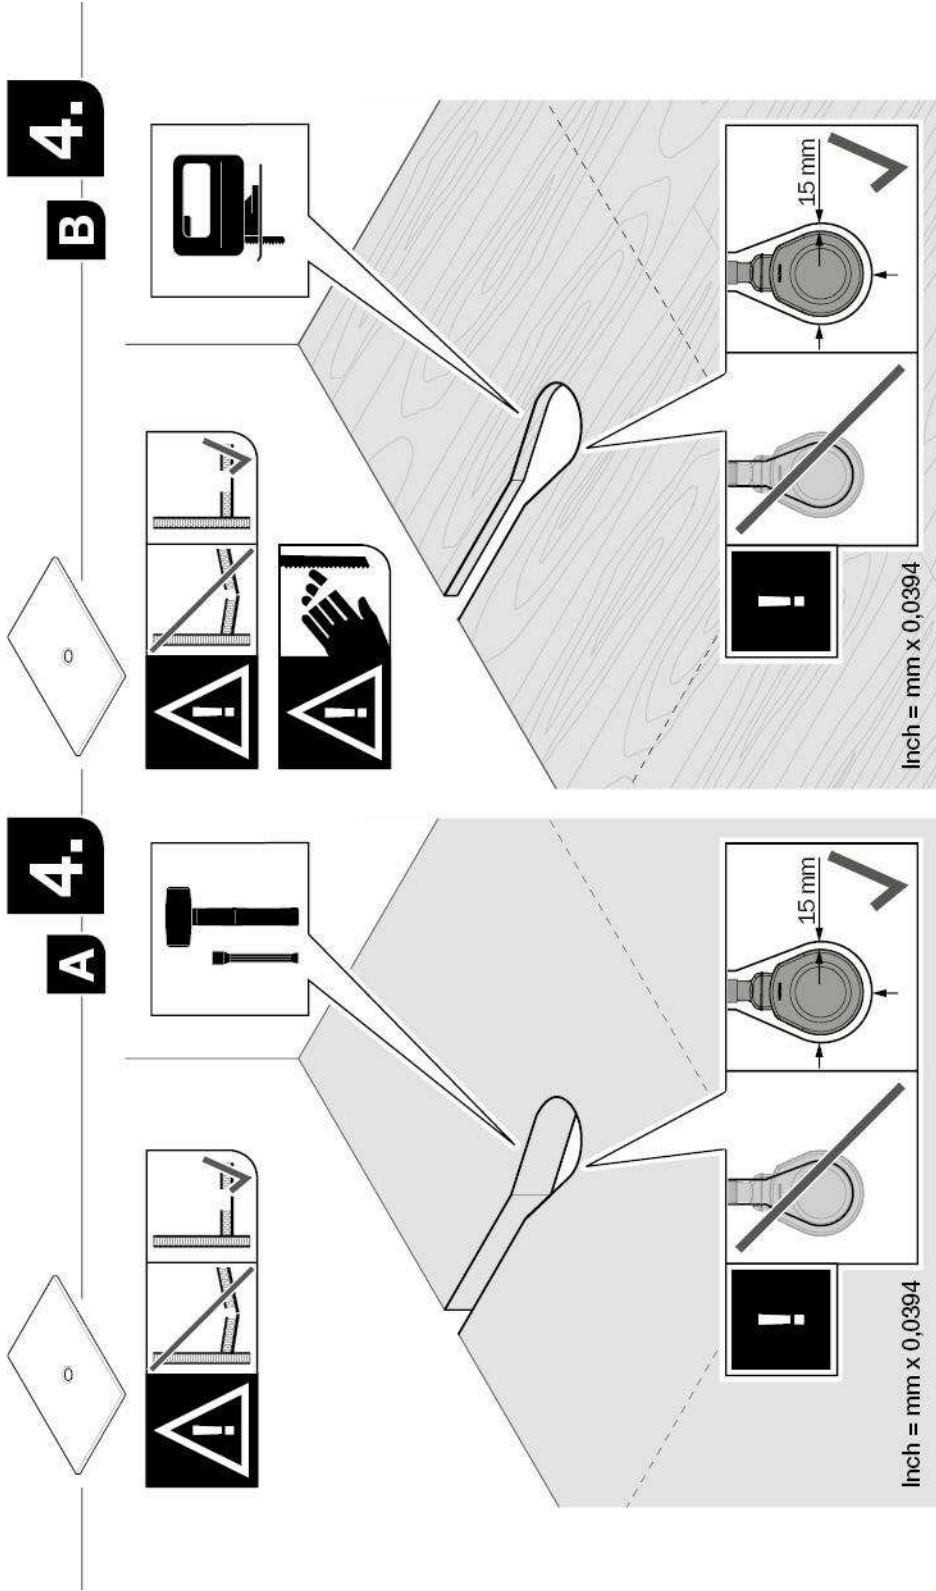

CAYONOPLAN

$i = 32 \text{ mm (} b \leq 1200 \text{ mm)}$
 $i = 40 \text{ mm (} b > 1200 \text{ mm)}$
 $m = 90 \text{ mm}$

Inch = mm x 0,0394

SUPERPLAN

$i = 32 \text{ mm (} b \leq 1200 \text{ mm)}$
 $m = 90 \text{ mm}$

Inch = mm x 0,0394

SUPERPLAN PLUS

$i = 32 \text{ mm (} b \leq 1200 \text{ mm)}$
 $m = 120 \text{ mm}$

Inch = mm x 0,0394

3.

| |
|---|
| SCONA + Model 4047/4045 x = 71 mm + 5 mm / y = 34 mm |
| CONOFLAT + Model 4092 x = 75 mm + 5 mm / y = 44 mm |
| CAYONOPLAN + Model 4047/4045 x = 66 mm + 5 mm / y = 29 mm |
| SUPERPLAN PLUS + Model 4096 x = 77 mm + 5 mm / y = 46 mm |
| SUPERPLAN + Model 4047/4045 x = 73 mm + 5 mm / y = 36 mm |

1

2

Inch = mm x 0,0394

5.

2

Inch = mm x 0,0394

6.

8.