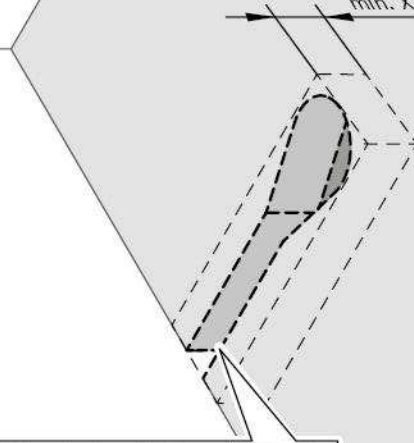

CAYONOPLAN

$i = 32 \text{ mm (} b \leq 1200 \text{ mm)}$
 $i = 40 \text{ mm (} b > 1200 \text{ mm)}$
 $m = 90 \text{ mm}$

Inch = mm x 0,0394

SUPERPLAN

$i = 32 \text{ mm (} b \leq 1200 \text{ mm)}$
 $m = 90 \text{ mm}$

Inch = mm x 0,0394

SUPERPLAN PLUS

$i = 32 \text{ mm (} b \leq 1200 \text{ mm)}$
 $m = 120 \text{ mm}$

Inch = mm x 0,0394

3.

| |
|---|
| SCONA + Model 4047/4045 x = 71 mm + 5 mm / y = 34 mm |
| CONOFLAT + Model 4092 x = 75 mm + 5 mm / y = 44 mm |
| CAYONOPLAN + Model 4047/4045 x = 66 mm + 5 mm / y = 29 mm |
| SUPERPLAN PLUS + Model 4096 x = 77 mm + 5 mm / y = 46 mm |
| SUPERPLAN + Model 4047/4045 x = 73 mm + 5 mm / y = 36 mm |

1

2

Inch = mm x 0,0394

5.

2

Inch = mm x 0,0394

6.

8.