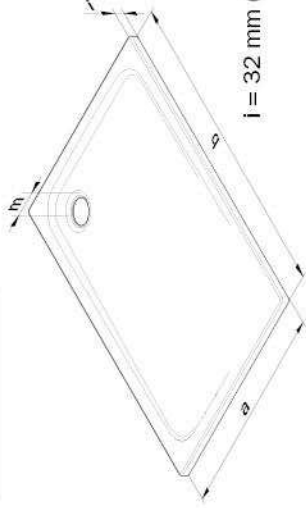

1.

2.

SCONA

$i = 32 \text{ mm}$
 $m = 90 \text{ mm}$

Inch = mm x 0,0394

CONOFLAT

$i = 32 \text{ mm}$
 $m = 90 \text{ mm}$

Inch = mm x 0,0394

CAYONOPLAN

$i = 32 \text{ mm (} b \leq 1200 \text{ mm)}$
 $i = 40 \text{ mm (} b > 1200 \text{ mm)}$
 $m = 90 \text{ mm}$

Inch = mm x 0,0394

SUPERPLAN

$i = 32 \text{ mm (} b \leq 1200 \text{ mm)}$
 $m = 90 \text{ mm}$

Inch = mm x 0,0394

SUPERPLAN PLUS

$i = 32 \text{ mm (} b \leq 1200 \text{ mm)}$
 $m = 120 \text{ mm}$

Inch = mm x 0,0394

3.

| |
|---|
| SCONA + Model 4047/4045 x = 71 mm + 5 mm / y = 34 mm |
| CONOFLAT + Model 4092 x = 75 mm + 5 mm / y = 44 mm |
| CAYONOPLAN + Model 4047/4045 x = 66 mm + 5 mm / y = 29 mm |
| SUPERPLAN PLUS + Model 4096 x = 77 mm + 5 mm / y = 46 mm |
| SUPERPLAN + Model 4047/4045 x = 73 mm + 5 mm / y = 36 mm |

1

2

Inch = mm x 0,0394

5.

2

Inch = mm x 0,0394

6.

8.