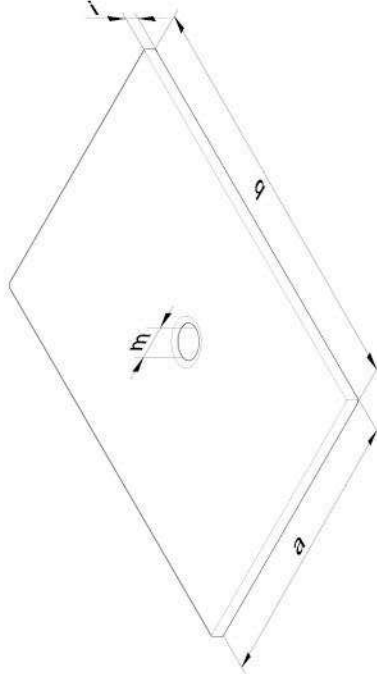

1.

2.

SCONA

$i = 32 \text{ mm}$
 $m = 90 \text{ mm}$

Inch = mm x 0,0394

CONOFLAT

$i = 32 \text{ mm}$
 $m = 90 \text{ mm}$

Inch = mm x 0,0394

CAYONOPLAN

$i = 32 \text{ mm (} b \leq 1200 \text{ mm)}$
 $i = 40 \text{ mm (} b > 1200 \text{ mm)}$
 $m = 90 \text{ mm}$

Inch = mm x 0,0394

SUPERPLAN

$i = 32 \text{ mm (} b \leq 1200 \text{ mm)}$
 $m = 90 \text{ mm}$

Inch = mm x 0,0394

SUPERPLAN PLUS

$i = 32 \text{ mm (} b \leq 1200 \text{ mm)}$
 $m = 120 \text{ mm}$

Inch = mm x 0,0394

3.

| |
|---|
| SCONA + Model 4047/4045 x = 71 mm + 5 mm / y = 34 mm |
| CONOFLAT + Model 4092 x = 75 mm + 5 mm / y = 44 mm |
| CAYONOPLAN + Model 4047/4045 x = 66 mm + 5 mm / y = 29 mm |
| SUPERPLAN PLUS + Model 4096 x = 77 mm + 5 mm / y = 46 mm |
| SUPERPLAN + Model 4047/4045 x = 73 mm + 5 mm / y = 36 mm |

1

2

Inch = mm x 0,0394

5.

2

Inch = mm x 0,0394

6.

8.