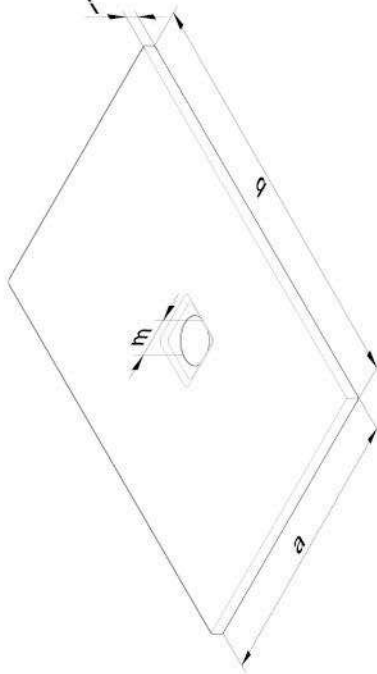

1.

2.

SCONA

$i = 32 \text{ mm}$
 $m = 90 \text{ mm}$

Inch = mm x 0,0394

CONOFLAT

$i = 32 \text{ mm}$
 $m = 90 \text{ mm}$

Inch = mm x 0,0394

CAYONOPLAN

$i = 32 \text{ mm (} b \leq 1200 \text{ mm)}$
 $i = 40 \text{ mm (} b > 1200 \text{ mm)}$
 $m = 90 \text{ mm}$

Inch = mm x 0,0394

SUPERPLAN

$i = 32 \text{ mm (} b \leq 1200 \text{ mm)}$
 $m = 90 \text{ mm}$

Inch = mm x 0,0394

SUPERPLAN PLUS

$i = 32 \text{ mm (} b \leq 1200 \text{ mm)}$
 $m = 120 \text{ mm}$

Inch = mm x 0,0394

3.

| |
|---|
| SCONA + Model 4047/4045 x = 71 mm + 5 mm / y = 34 mm |
| CONOFLAT + Model 4092 x = 75 mm + 5 mm / y = 44 mm |
| CAYONOPLAN + Model 4047/4045 x = 66 mm + 5 mm / y = 29 mm |
| SUPERPLAN PLUS + Model 4096 x = 77 mm + 5 mm / y = 46 mm |
| SUPERPLAN + Model 4047/4045 x = 73 mm + 5 mm / y = 36 mm |

1

2

Inch = mm x 0,0394

5.

2

Inch = mm x 0,0394

6.

8.