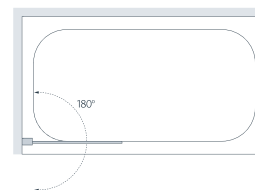

SS20 05 Silver Double Panel Curved Bath Screen

SS22 05 Silver Double Panel Curved Bath Screen with Towel Rail

Specifications

Standard Sizes (width x height)	Width Adjustment	Price Exc. VAT	Price Inc. VAT	Order Code Silver	Order Code White
800 x 1400	800 - 825	£199.00	£238.80	SS10 05	SS10 30
800 x 1400	800 - 825	£223.00	£267.60	SS11 05 (with towel rail)	n/a
975 (315 + 660) x 1400	975 - 1000	£333.00	£399.60	SS20 05	n/a
975 (315 + 660) x 1400	975 - 1000	£354.00	£424.80	SS22 05 (with towel rail)	n/a

NEW 8mm Glass Variant

800 x 1400	800 - 825	£227.00	£272.40	BS810 05	n/a
------------	-----------	---------	---------	----------	-----

All measurements are in mm

SS10 05 Silver Single Panel Curved Bath Screen