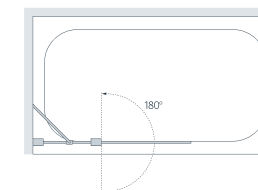

SS20 05 Silver Double Panel Curved Bath Screen

SS22 05 Silver Double Panel Curved Bath Screen with Towel Rail

Specifications

Standard Sizes (width x height)	Width Adjustment	Price Exc. VAT	Price Inc. VAT	Order Code Silver	Order Code White
800 x 1400	800 - 825	£199.00	£238.80	SS10 05	SS10 30
800 x 1400	800 - 825	£223.00	£267.60	SS11 05 (with towel rail)	n/a
975 (315 + 660) x 1400	975 - 1000	£333.00	£399.60	SS20 05	n/a
975 (315 + 660) x 1400	975 - 1000	£354.00	£424.80	SS22 05 (with towel rail)	n/a

NEW 8mm Glass Variant

800 x 1400	800 - 825	£227.00	£272.40	BS810 05	n/a
------------	-----------	---------	---------	----------	-----

All measurements are in mm

SS10 05 Silver Single Panel Curved Bath Screen