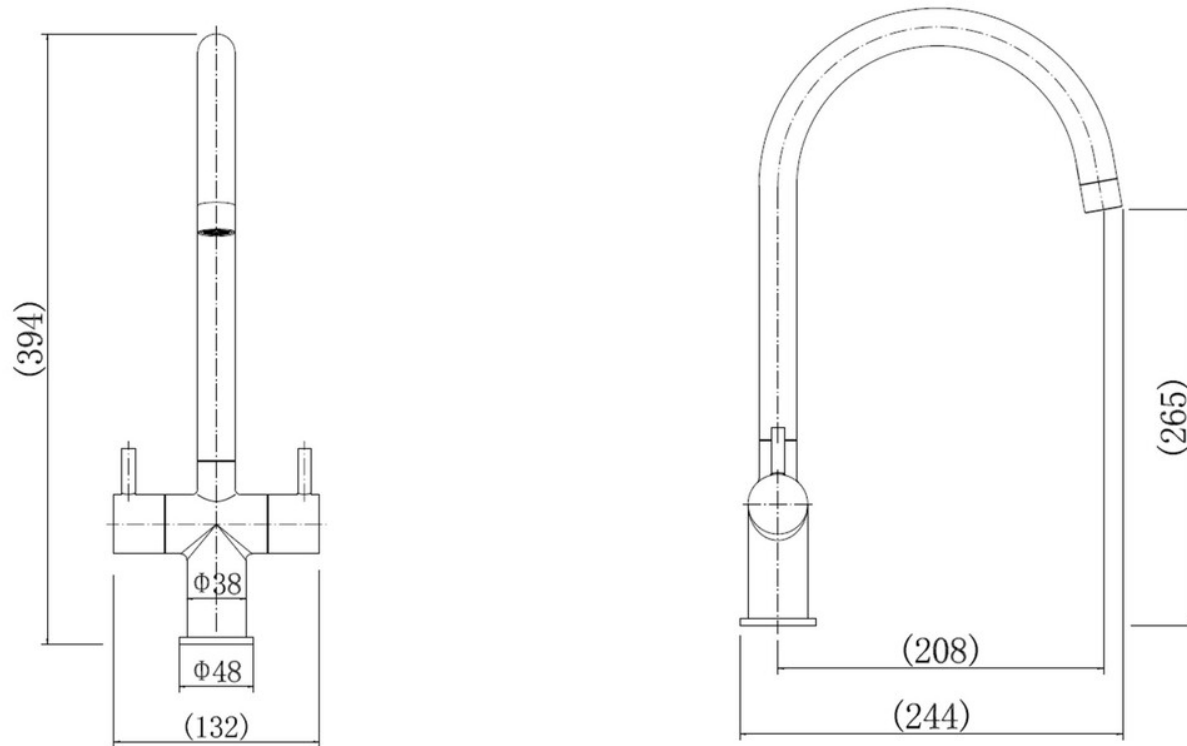

AQUASWAN DUAL LEVER TAP CHROME

TSW1CM/

Aquaswan features a tall sweeping 'swan' spout which is complemented with a contemporary pin handle design. Available in dual lever or single lever options.

- Dual lever handle design
- Featuring an anti-splash spout with honeycomb aerator design which mixes air with water to emit a water flow with no splash
- Suitable for all pressure water systems
- Single flow spout
- WRAS approved

Overall Height (mm)	394
Spout Reach (mm)	244
Spout Height (mm)	265
Spout Rotation Range	360°
Handle Type	Dual Lever
Colour	Chrome
Bar Pressure Suitability	All Pressure
Min. Bar Pressure	0.2
Max. Bar Pressure	6.5
Mixed Flow Rate at 3 Bar Pressure (l/min)	24.1
Flow Type	Single flow
Recommended Hot Water Temperature	38°C
Maximum Hot Water Temperature	70°C
Handle Control	Quarter Turn
Centre Distance (mm)	-
Cartridge Type	Ceramic Disc Cartridge
Aerator Type	Honeycomb Aerator
Inlet Pipes	Stainless Flexible Hoses
Anti-Splash Spout	Yes
Pull Out Spray	No
WRAS Approved	Yes
Product Code	TSW1CM/
Barcode	5015834051758

AQUASWAN DUAL LEVER TAP CHROME

TSW1CM/

Technical Drawing

Date of download: November 07, 2023

AGA Rangemaster continuously seeks improvements in specification, design and production of products and thus, alterations take place periodically. Whilst every effort is made to produce up to date resources, the information included here is intended as a guide. Always refer to the installation instructions when fitting, installation work should be completed by a professional tradesman.