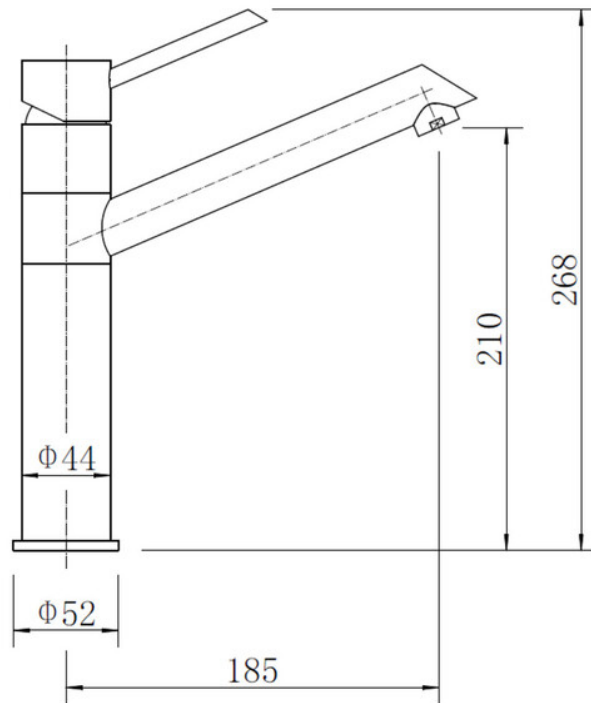

Overall Height (mm)	268
Spout Reach (mm)	185
Spout Height (mm)	210
Spout Rotation Range	360°
Handle Type	Single Lever
Colour	Chrome
Bar Pressure Suitability	All Pressure
Min. Bar Pressure	0.2
Max. Bar Pressure	6.5
Mixed Flow Rate at 3 Bar Pressure (l/min)	
Flow Type	Single flow
Recommended Hot Water Temperature	38°C
Maximum Hot Water Temperature	70°C
Handle Control	Half Turn
Centre Distance (mm)	-
Cartridge Type	Ceramic Disc Cartridge
Aerator Type	Honeycomb Aerator
Inlet Pipes	Stainless Flexible Hoses
Anti-Splash Spout	Yes
Pull Out Spray	No
WRAS Approved	Yes
Product Code	TST1CM/
Barcode	5015834051789

AQUASTEM SINGLE LEVER TAP CHROME

TST1CM/

Technical Drawing

Date of download: November 07, 2023

AGA Rangemaster continuously seeks improvements in specification, design and production of products and thus, alterations take place periodically. Whilst every effort is made to produce up to date resources, the information included here is intended as a guide. Always refer to the installation instructions when fitting, installation work should be completed by a professional tradesman.