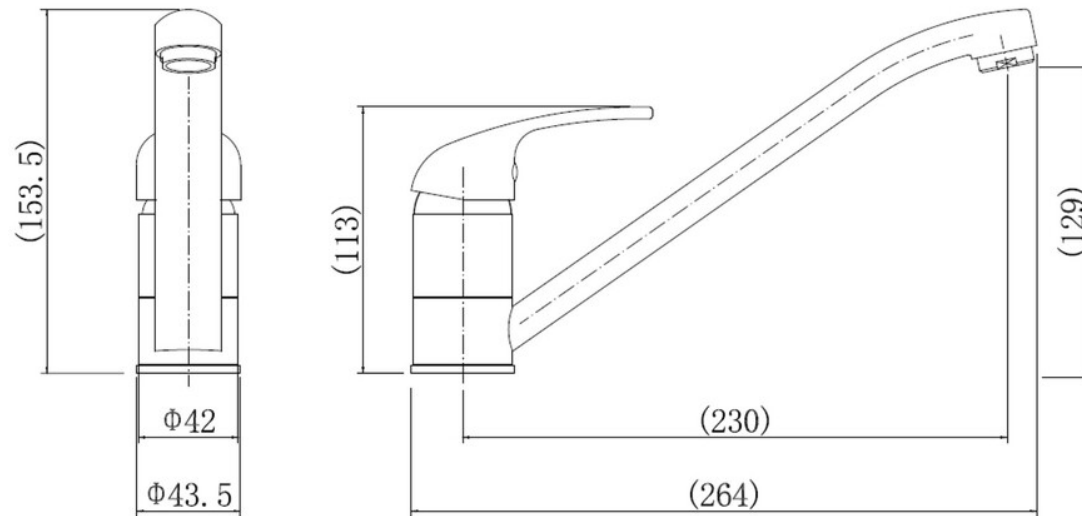

Overall Height (mm)	153.5
Spout Reach (mm)	264
Spout Height (mm)	129
Spout Rotation Range	360°
Handle Type	Single Lever
Colour	Chrome
Bar Pressure Suitability	All Pressure
Min. Bar Pressure	0.2
Max. Bar Pressure	6.5
Mixed Flow Rate at 3 Bar Pressure (l/min)	15.6
Flow Type	Single flow
Recommended Hot Water Temperature	38°C
Maximum Hot Water Temperature	70°C
Handle Control	Half Turn
Centre Distance (mm)	-
Cartridge Type	Ceramic Disc Cartridge
Aerator Type	Honeycomb Aerator
Inlet Pipes	Stainless Flexible Hoses
Anti-Splash Spout	Yes
Pull Out Spray	No
WRAS Approved	Yes
Product Code	TMO35CM/
Barcode	5015834051819

AQUAMONO SINGLE LEVER TAP CHROME

TMO35CM/

Technical Drawing

Date of download: November 07, 2023

AGA Rangemaster continuously seeks improvements in specification, design and production of products and thus, alterations take place periodically. Whilst every effort is made to produce up to date resources, the information included here is intended as a guide. Always refer to the installation instructions when fitting, installation work should be completed by a professional tradesman.