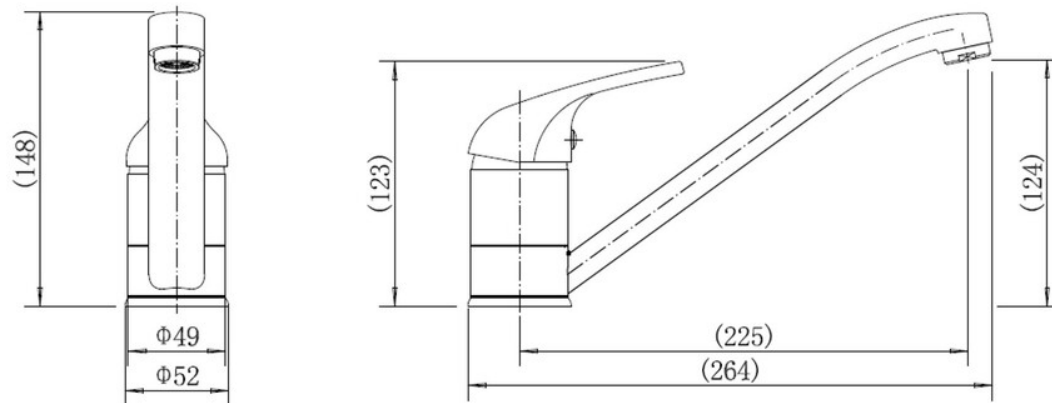

Overall Height (mm)	148
Spout Reach (mm)	264
Spout Height (mm)	124
Spout Rotation Range	360°
Handle Type	Single Lever
Colour	Chrome
Bar Pressure Suitability	All Pressure
Min. Bar Pressure	0.2
Max. Bar Pressure	6.5
Mixed Flow Rate at 3 Bar Pressure (l/min)	19.6
Flow Type	Single flow
Recommended Hot Water Temperature	38°C
Maximum Hot Water Temperature	70°C
Handle Control	Half Turn
Centre Distance (mm)	-
Cartridge Type	Ceramic Disc Cartridge
Aerator Type	Honeycomb Aerator
Inlet Pipes	Stainless Flexible Hoses
Anti-Splash Spout	Yes
Pull Out Spray	No
WRAS Approved	Yes
Product Code	TMO40CM/
Barcode	5015834051802

AQUAMONO SINGLE LEVER TAP CHROME

TMO40CM/

Technical Drawing

Date of download: November 07, 2023

AGA Rangemaster continuously seeks improvements in specification, design and production of products and thus, alterations take place periodically. Whilst every effort is made to produce up to date resources, the information included here is intended as a guide. Always refer to the installation instructions when fitting, installation work should be completed by a professional tradesman.