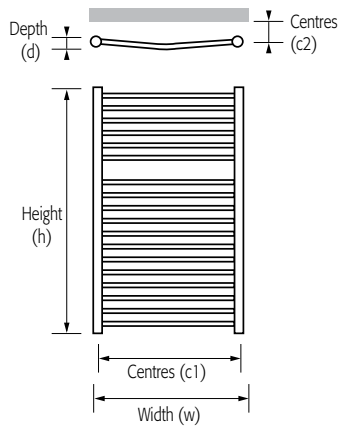

Product Features

SIZES	MATERIAL	COLOUR	PRESSURE TESTED TO	GUARANTEE
6	SS	POL	7.8 BAR	10 YEARS

ORLANDO CURVED

- Stainless steel towel rail
- Polished finish
- Bow fronted design
- 6 sizes available
- 10 year guarantee

DELIVERY
CODE
B

Product Code (Heating Only)	Height (mm) (h)	Width (mm) (w)	Depth (mm) (d)	Tapping Centres (mm)		Heat Output $\Delta t50^{\circ}\text{C}$		Heat Output $\Delta t60^{\circ}\text{C}$		Delivery Code	Price (£)
				(c1)	(c2)	Watts	BTUs	Watts	BTUs		
Orlando											
ORL500-430C	430	500	32	468	50-80	180	614	228	778	B	193.00
ORL500-720C	720	500	32	468	50-80	360	1228	456	1556	B	261.00
ORL500-1200C	1200	500	32	468	50-80	495	1689	627	2140	B	382.00
ORL500-1500C	1500	500	32	468	50-80	660	2252	836	2853	B	453.00
ORL600-720C	720	600	32	568	50-80	389	1327	493	1682	B	286.00
ORL600-1200C	1200	600	32	568	50-80	593	2023	751	2564	B	423.00

Notes: • Max operating pressure 6 bar • All connections 1/2" BSP • When ordering, please add 'E' £100 for fully electric or 'HE' £100 for dual fuel to the standard heating only code shown above.