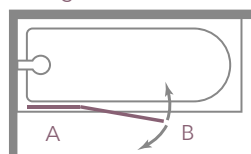

Configuration

Door Swing: 90° in and out

A: Fixed Panel B: Radius of Screen Swing = 483mm

☐ ○ Recommended shower head position

Please ensure product is fitted with moving panel seals in line with bath inside edge.