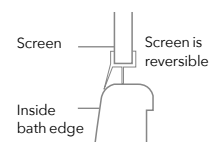

MB0
Bathscreen
**FIXED
SQUARE**

BATH SCREENS

1500
MM
HEIGHT
STANDARD RANGE

6
MM
GLASS
THICKNESS

LIFETIME
GUARANTEE

FEATURES & BENEFITS

- 6mm toughened safety glass
- Reversible

**UK
CA**

Product Information

Fixed Square

Size	Panel	Order Code
800x1500	1	MB0

Configuration

Please ensure product is fitted with moving panel seals in line with bath inside edge.

☉ Recommended shower head position