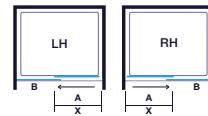

CONFIGURATION

in Recess