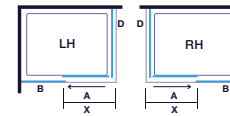

with Side Panel