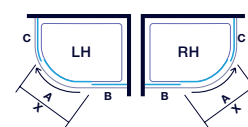

1 Door Offset Quadrant

X: Door Opening
A: Moving Panel
B: Fixed Panel
C: Fixed Panel