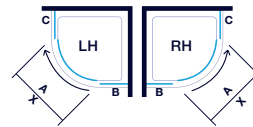

CONFIGURATION

1 Door Quadrant