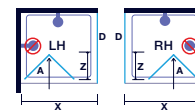

Bifold Door

Features

- Concealed fixing
- Reversible
- Chrome finish including top cover caps
- Chrome magnetic strips
- Space saving solution

Bifold Door

Size	Code	Adjustment	Door Opening X	Folding Panel Z
760	DWH00B0	690-750	436	335
800	DWH00C0	730-790	476	355
900	DWH00D0	830-890	576	405
1000	DWH00E0	930-990	626	455

Optional Side Panel

Size	Code	Adjustment
760	DWH07B0	720 - 750
800	DWH07D0	760 - 790
900	DWH07E0	860 - 890

CONFIGURATION

in Recess

with Side Panel

A: Moving Panel
D: Side Panel
X: Door Opening
Z: Width of panel when folded