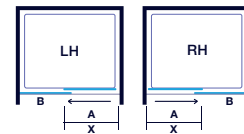

Sliding Door

Features

- Height 1850mm
- Reversible
- Easy fit frame
- Screw cover caps
- Magnetic seals
- Chrome quick release easy clean bottom rollers

Product Information

Size	Code	Adjustment	Door Opening X	Fixed Panel B
1000	A1204A0	950-990	380	400
1100	A1204B0	1050-1090	430	450
1200	A1204C0	1150-1190	480	500

20mm Adjustment per wall profile.

Optional Side Panel

Size	Code	Adjustment
760	A1207B0	730-750
800	A1207D0	770-790
900	A1207E0	870-890

CONFIGURATION

in Recess

with Side Panel

A: Moving Panel
B: Fixed Panel
D: Side Panel
X: Door Opening