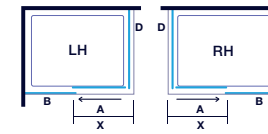

Sliding Door

Features

- Height 1850mm
- Reversible
- Easy fit frame
- Screw cover caps
- Magnetic seals
- Chrome quick release easy clean bottom rollers

Product Information

Size	Code	Adjustment	Door Opening X	Fixed Panel B
1000	A1204A0	950-990	380	400
1100	A1204B0	1050-1090	430	450
1200	A1204C0	1150-1190	480	500

20mm Adjustment per wall profile.

Optional Side Panel

Size	Code	Adjustment
760	A1207B0	730-750
800	A1207D0	770-790
900	A1207E0	870-890

CONFIGURATION

in Recess

with Side Panel

A: Moving Panel
B: Fixed Panel
D: Side Panel
X: Door Opening