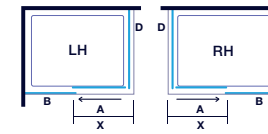

Please Note: Sliding Door can be paired with 2 additional Side Panels. Please add 5mm to adjustment when used with Side Panel. Please add 20mm to adjustment per wall profile

Optional Side Panel

Size	Code	Adjustment
700	A0307A0	650-670
760	A0307B0	710-730
800	A0307D0	750-770
900	A0307E0	850-870

Optional Inline Panel

Size	Code	Adjustment
150	A0315B0	130-150
210	A0315C0	190-210
490	A0315D0	470-490

CONFIGURATION

in Recess

with Side Panel

A: Moving Panel
B: Fixed Panel
D: Side Panel
X: Door Opening

Push Release

Slimline Threshold

Bottom Track

Push Release

Ionic Handle

MERSHIELD™
STAYCLEAR

LIFETIME
GUARANTEE

1900
MM
HEIGHT
STANDARD RANGE

6
MM
GLASS
THICKNESS