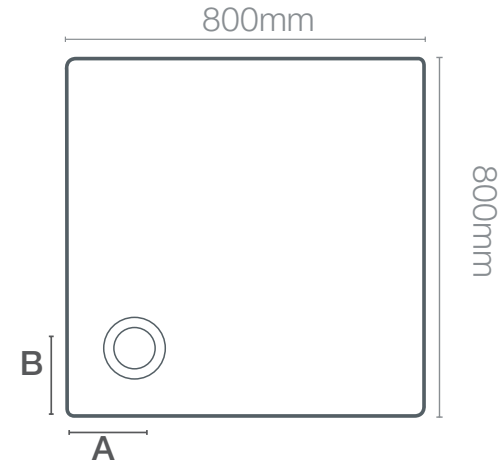

Square Tray

Features

- 50mm high to achieve minimalist design
- Available as low level or with tray panel kits for easy installation
- Compatible 90mm fast flow waste also available
- More than 30 sizes available

Square Tray

Size	Code	Tray Panel Kit
700 x 700	S70SQTO	Kit 4
760 x 760	S76SQTO	Kit 4
800 x 800	S80SQTO	Kit 4
900 x 900	S90SQTO	Kit 4

Waste Positions

Shape	Size	Waste Position A, mm	Waste Position B, mm
Square		A	B
<input type="checkbox"/>			
<input type="checkbox"/>	760	148	148
<input type="checkbox"/>	800	148	148
<input type="checkbox"/>	900	148	148

90mm fast flow waste, includes hair trap and chrome cover.

Please Note: Order codes on the Touchstone **do not include waste**, waste must be ordered separately. Code: DWAS