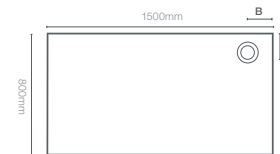

Waste Positions

Shape	Size	Waste Position A mm	Waste Position B mm
□	800 x 700	148	148
□	800 x 760	148	148
□	900 x 700	148	148
□	900 x 760	148	148
□	900 x 800	148	148
□	1000 x 700	148	148
□	1000 x 760	148	148
□	1000 x 800	148	148
□	1000 x 900	148	148
□	1100 x 760	148	148
□	1100 x 800	148	148
□	1100 x 900	148	148
□	1200 x 700	148	148
□	1200 x 760	148	148
□	1200 x 800	148	148
□	1200 x 900	148	148
□	1300 x 800	148	148
□	1300 x 900	148	148
□	1400 x 700	148	148
□	1400 x 760	148	148

Waste Positions

Shape	Size	Waste Position A mm	Waste Position B mm
□	1400 x 800	148	148
□	1400 x 900	148	148
□	1500 x 700	148	148
□	1500 x 760	148	148
□	1500 x 800	148	148
□	1500 x 900	148	148
□	1600 x 700	148	148
□	1600 x 760	148	148
□	1600 x 800	148	148
□	1600 x 900	148	148
□	1685 x 700	148	148
□	1680 x 760	148	148
□	1600 x 900	148	148
□	1685 x 700	148	148
□	1700 x 800	130	850
□	1700 x 900	130	850
□	1800 x 700	130	900
□	1800 x 800	130	900
□	1800 x 900	130	900

Tray Panel Kit

Graduated adjustable leg and easy-fit tray panel kit.

Graduated adjustable leg system.

Tray Panel Kits (including Legs)***

Tray Panel Kit	Code
Kit 1	DRK1
Kit 2	DRK2
Kit 3	DRK3
Kit 4	DRK4

Waste Complete

DWAS

White Waste Cover

DWASCAPWHT

Waste is centred for 1700 x 800 / 1700 x 900 & 1800 x 800 trays

*Waste is centred on 1700 x 800 / 1700 x 900 & 1800 x 800 trays.
 Sizes 1685 x 700 / 1800 x 700 & 1800 x 900 have corner waste.
 Size 1700 x 800mm and above does not come with a tray panel kit.