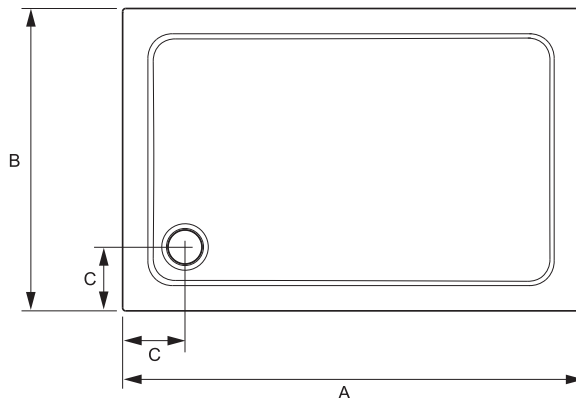

Mira Flight Rectangle Shower Trays

Mira Flight height flat top or upstands

Mira Flight tray - rectangle

Dimensions

All sizes are in mm

Size	Upstands	Product tray code	Flexible height riser conversion kit	Flush fit riser conversion kit
900x760	0	1.1783.009.WH	1.1570.130.WH	1.1783.101.WH
900x760	3	1.1783.010.WH	1.1570.130.WH	1.1783.101.WH
900x760	4	1.1783.011.WH	1.1570.130.WH	1.1783.101.WH
1000x760	0	1.1783.016.WH	1.1570.642.WH	1.1783.104.WH
1000x760	4	1.1783.018.WH	1.1570.642.WH	1.1783.104.WH
1000x800	0	1.1783.019.WH	1.1570.642.WH	1.1783.104.WH
1000x800	3	1.1783.020.WH	1.1570.642.WH	1.1783.104.WH
1000x800	4	1.1783.021.WH	1.1570.642.WH	1.1783.104.WH
1200x760	0	1.1783.022.WH	1.1570.642.WH	1.1783.104.WH

Size	Upstands	Product tray code	Flexible height riser conversion kit	Flush fit riser conversion kit
1200x760	3	1.1783.025.WH	1.1570.642.WH	1.1783.104.WH
1200x760	4	1.1783.026.WH	1.1570.642.WH	1.1783.104.WH
1200x800	0	1.1783.027.WH	1.1570.642.WH	1.1783.104.WH
1200x800	3	1.1783.028.WH	1.1570.642.WH	1.1783.104.WH
1200x800	4	1.1783.029.WH	1.1570.642.WH	1.1783.104.WH
1200x900	0	1.1783.030.WH	1.1570.642.WH	1.1783.104.WH
1200x900	4	1.1783.032.WH	1.1570.642.WH	1.1783.104.WH
1400x800	0	1.1783.033.WH	1.1570.642.WH	1.1783.107.WH

Dimensions

Flat top							Upstands						
A	B	C	D	E	F (Flex)	F (Flush)	A	B	C	D	E	F (Flex)	F (Flush)
900	760	160	55	90	210-240	190	910	770	165	60	112	232-262	212
1000	760	160	55	90	210-240	190	1010	770	165	60	112	232-262	212
1000	800	160	55	90	210-240	190	1010	810	165	60	112	232-262	212
1200	760	160	55	90	210-240	190	1210	770	165	60	112	232-262	212
1200	800	160	55	90	210-240	190	1210	810	165	60	112	232-262	212
1200	900	160	55	90	210-240	190	1210	910	165	60	112	232-262	212
1400	800	160	55	90	210-240	190	N/A	N/A	N/A	N/A	N/A	N/A	N/A
N/A	N/A	N/A	N/A	N/A	N/A	N/A	1510	760	165	60	112	232-262	212