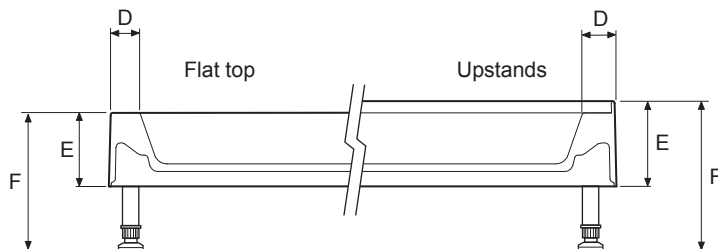

Mira Flight Rectangle Shower Trays

Mira Flight height flat top or upstands

Mira Flight tray - rectangle

Dimensions

All sizes are in mm

Size	Upstands	Product tray code	Flexible height riser conversion kit	Flush fit riser conversion kit
900x760	0	1.1783.009.WH	1.1570.130.WH	1.1783.101.WH
900x760	3	1.1783.010.WH	1.1570.130.WH	1.1783.101.WH
900x760	4	1.1783.011.WH	1.1570.130.WH	1.1783.101.WH
1000x760	0	1.1783.016.WH	1.1570.642.WH	1.1783.104.WH
1000x760	4	1.1783.018.WH	1.1570.642.WH	1.1783.104.WH
1000x800	0	1.1783.019.WH	1.1570.642.WH	1.1783.104.WH
1000x800	3	1.1783.020.WH	1.1570.642.WH	1.1783.104.WH
1000x800	4	1.1783.021.WH	1.1570.642.WH	1.1783.104.WH
1200x760	0	1.1783.022.WH	1.1570.642.WH	1.1783.104.WH

Size	Upstands	Product tray code	Flexible height riser conversion kit	Flush fit riser conversion kit
1200x760	3	1.1783.025.WH	1.1570.642.WH	1.1783.104.WH
1200x760	4	1.1783.026.WH	1.1570.642.WH	1.1783.104.WH
1200x800	0	1.1783.027.WH	1.1570.642.WH	1.1783.104.WH
1200x800	3	1.1783.028.WH	1.1570.642.WH	1.1783.104.WH
1200x800	4	1.1783.029.WH	1.1570.642.WH	1.1783.104.WH
1200x900	0	1.1783.030.WH	1.1570.642.WH	1.1783.104.WH
1200x900	4	1.1783.032.WH	1.1570.642.WH	1.1783.104.WH
1400x800	0	1.1783.033.WH	1.1570.642.WH	1.1783.107.WH

Dimensions

Flat top							Upstands						
A	B	C	D	E	F (Flex)	F (Flush)	A	B	C	D	E	F (Flex)	F (Flush)
900	760	160	55	90	210-240	190	910	770	165	60	112	232-262	212
1000	760	160	55	90	210-240	190	1010	770	165	60	112	232-262	212
1000	800	160	55	90	210-240	190	1010	810	165	60	112	232-262	212
1200	760	160	55	90	210-240	190	1210	770	165	60	112	232-262	212
1200	800	160	55	90	210-240	190	1210	810	165	60	112	232-262	212
1200	900	160	55	90	210-240	190	1210	910	165	60	112	232-262	212
1400	800	160	55	90	210-240	190	N/A	N/A	N/A	N/A	N/A	N/A	N/A
N/A	N/A	N/A	N/A	N/A	N/A	N/A	1510	760	165	60	112	232-262	212