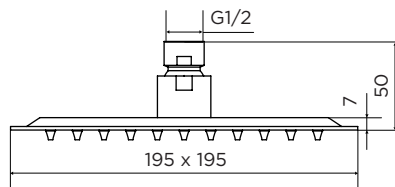

[observa]

9333BL