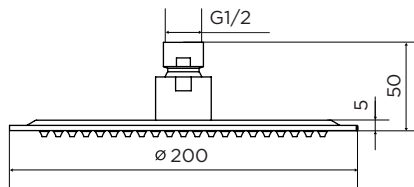

9332BL | 9333BL

shower heads

PRODUCT SPECIFICATION

Product Code: 9332BL, 9333BL
Finish: Matt Black
Product Type: Shower head
Construction: 9332BL & 9333BL body is made of SS
Inlet Size: 1/2" BSP
Guarantee: 2 Year Guarantee
Gross Weight (kg): 9332 (0.41kg), 9333 (0.57kg)

[equate]

9332BL