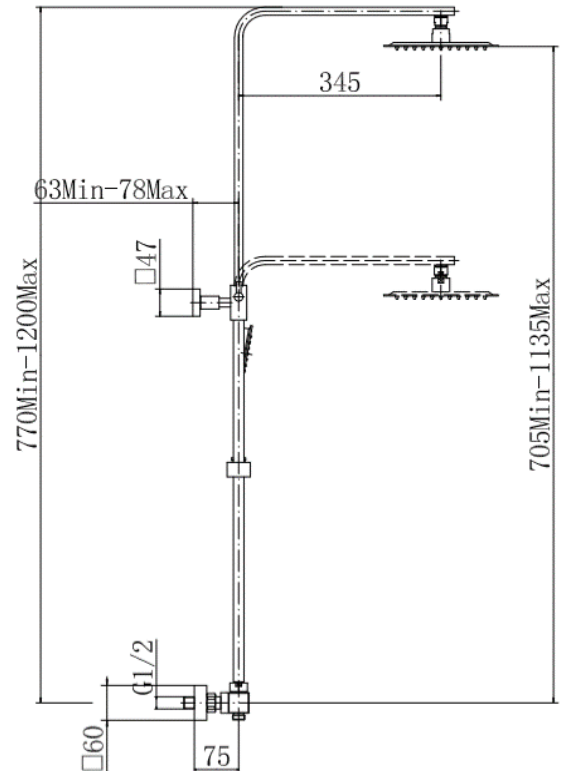

BY CAVALIER BATHROOMS

Observa 9302BRS SQUARE SHOWER SET - BRUSHED BRASS

PRODUCT SPECIFICATION

Product Code: 9302BRS
 Finish: Brushed Brass
 Product Type: Shower set with square bar shower valve
 Cartridge Type: Thermostatic cartridge and diverter cartridge
 Inlet Connections: G 3/4"
 Outlet Connections: G 1/2"
 Fitting Dimensions: 150mm inlet centers
 Construction: Body: Brass, handles: ABS, Riser: SS, Handset: ABS, Top head: SS, Hose: SS
 Gross Weight (kg): 4.351

ADDITIONAL INFORMATION

- Dual Control: Flow and temperature are controlled separately giving accurate control of both
 - Thermostatic cartridge maintains showering temperature to +/- 2c giving a stable outlet temperature
 - Automatic shut-off in the event of cold water supply failure, to prevent scalding
 - Temperature factory set to a 38°C
- 2 Year Guarantee

Products are supplied with full installation instructions and fixings. All measurements in mm and are nominal.