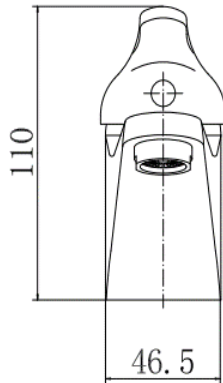

ADDITIONAL INFORMATION

- Chrome finish
- With click-clack waste
- Flexible inlets
- 10 year guarantee*

WORKING PRESSURES (bar)

Min Pressure	Max Pressure	Best Performance
0.2 bar	5 bar	2 bar

FLOW RATES (litres per minute)

0.5 Bar	1 Bar	3 Bar
8.8	12.1	20.7

* For full details of our guarantee please refer to our website. Our products are backed by a 10 year guarantee, this is only valid to customers who complete and submit the online Niagara® Guarantee Registration Form within 30 days of installation. Please note that products with finishes other than Chrome are guaranteed for 2 years only. To register and activate your guarantee visit: www.cavalierbathrooms.co.uk

Products are supplied with full installation instructions and fixings. All measurements in mm and are nominal.