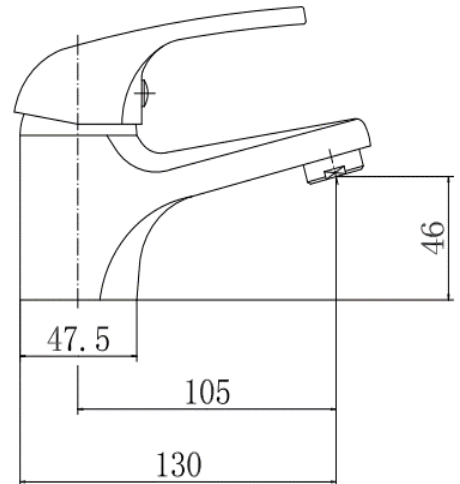

BY CAVALIER BATHROOMS

Conway 9113 MONO BASIN MIXER 40mm - CHROME

PRODUCT SPECIFICATION

Product Code: 9113
 Finish: Chrome
 Description: Mono Basin Mixer + Click Clack
 Inlet Connections: M10*1*1/2*400
 Construction: Body: Brass
 Handle: Zinc
 Cartridge: 40mm ceramic cartridge
 Gross Weight (kg): 0.554

ADDITIONAL INFORMATION

- Chrome finish
- With click-clack waste
- Flexible inlets
- 10 year guarantee*

WORKING PRESSURES (bar)

Min Pressure	Max Pressure	Best Performance
0.2 bar	5 bar	2 bar

FLOW RATES (litres per minute)

Products are supplied with full installation instructions and fixings. All measurements in mm and are nominal.