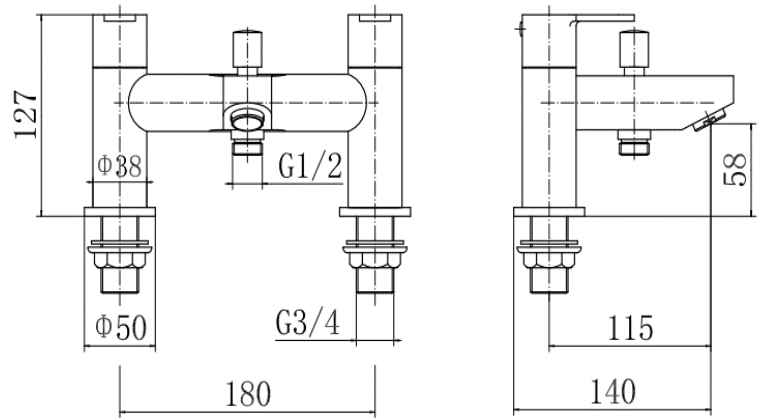

ADDITIONAL INFORMATION

- Chrome finish
- Back nut
- Comes with shower kit and wall bracket
- 10 year guarantee*

WORKING PRESSURES (bar)

Min Pressure	Max Pressure	Best Performance
0.2 bar	5 bar	2 bar

FLOW RATES (litres per minute)

0.5 Bar	1 Bar	3 Bar
22.9	31.3	53.9

* For full details of our guarantee please refer to our website. Our products are backed by a 10 year guarantee, this is only valid to customers who complete and submit the online Niagara® Guarantee Registration Form within 30 days of installation. Please note that products with finishes other than Chrome are guaranteed for 2 years only. To register and activate your guarantee visit: www.cavalierbathrooms.co.uk

Products are supplied with full installation instructions and fixings. All measurements in mm and are nominal.