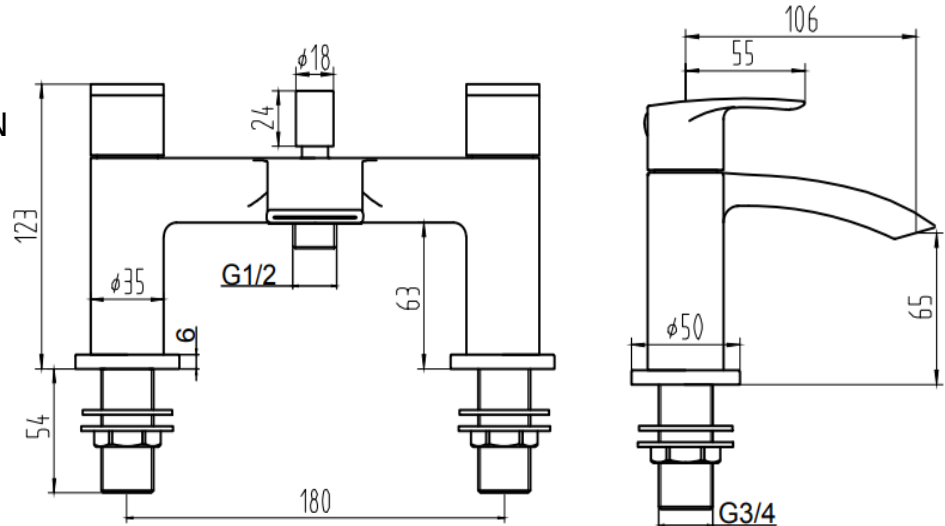

ADDITIONAL INFORMATION

- Chrome finish
- Back nut
- 10 year guarantee*

WORKING PRESSURES (bar)

Min Pressure	Max Pressure	Best Performance
0.2 bar	5 bar	3 bar

FLOW RATES (litres per minute)

0.5 Bar	1 Bar	3 Bar
6.6	7.6	10.7

* For full details of our guarantee please refer to our website. Our products are backed by a 10 year guarantee, this is only valid to customers who complete and submit the online Niagara® Guarantee Registration Form within 30 days of installation. Please note that products with finishes other than Chrome are guaranteed for 2 years only. To register and activate your guarantee visit: www.cavalierbathrooms.co.uk

Products are supplied with full installation instructions and fixings. All measurements in mm and are nominal.