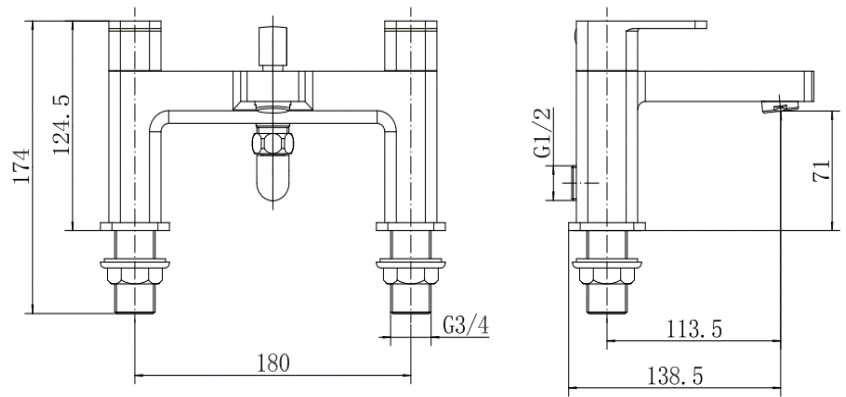

BY CAVALIER BATHROOMS

Hadley 9138BL BATH SHOWER MIXER - BLACK

PRODUCT SPECIFICATION

Product Code: 9138BL
 Finish: Matt Black
 Description: Bath Shower Mixer
 Inlet Connections: 3/4 BSP
 Construction: Body: Brass
 Handle: Zinc
 Handset: ABS
 Hose: SS
 Cartridge: G3/4 quarter turn cartridge
 Gross Weight (kg): 2.289

ADDITIONAL INFORMATION

- Matt black finish
- Back nut
- Comes with shower kit and wall bracket
- 2 year guarantee*

WORKING PRESSURES (bar)

Min Pressure	Max Pressure	Best Performance
0.2 bar	5 bar	2 bar

FLOW RATES (litres per minute)

Products are supplied with full installation instructions and fixings. All measurements in mm and are nominal.