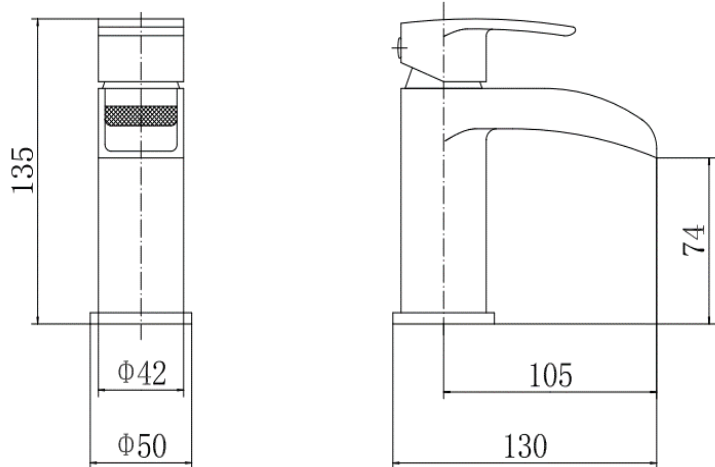

ADDITIONAL INFORMATION

- Chrome finish
- With click-clack waste
- Flexible inlets
- 10 year guarantee*

WORKING PRESSURES (bar)

Min Pressure	Max Pressure	Best Performance
0.2 bar	5 bar	2 bar

FLOW RATES (litres per minute)

0.5 Bar	1 Bar	3 Bar
8.9	12.4	21.2

* For full details of our guarantee please refer to our website. Our products are backed by a 10 year guarantee, this is only valid to customers who complete and submit the online Niagara® Guarantee Registration Form within 30 days of installation. Please note that products with finishes other than Chrome are guaranteed for 2 years only. To register and activate your guarantee visit: www.cavalierbathrooms.co.uk

Products are supplied with full installation instructions and fixings. All measurements in mm and are nominal.