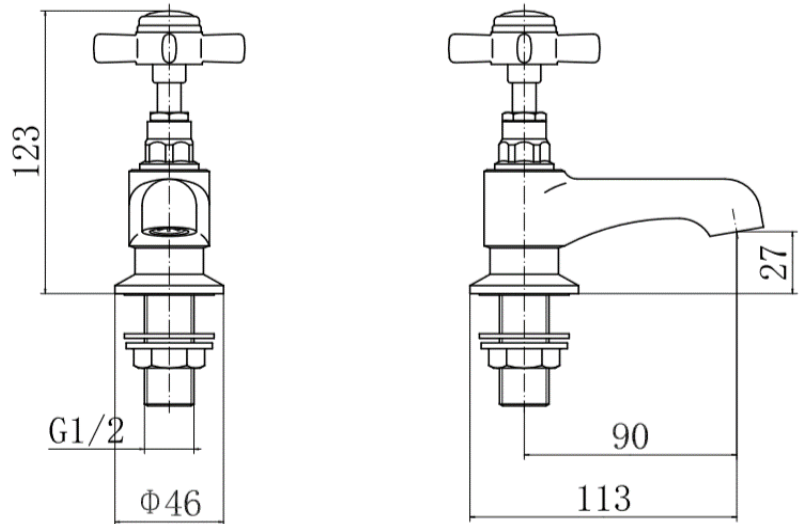

ADDITIONAL INFORMATION

- Chrome finish
- Back nut
- 10 year guarantee*

WORKING PRESSURES (bar)

Min Pressure	Max Pressure	Best Performance
0.2 bar	5 bar	2 bar

FLOW RATES (litres per minute)

0.5 Bar	1 Bar	3 Bar
12.5	17.2	29.2

* For full details of our guarantee please refer to our website. Our products are backed by a 10 year guarantee, this is only valid to customers who complete and submit the online Niagara® Guarantee Registration Form within 30 days of installation. Please note that products with finishes other than Chrome are guaranteed for 2 years only. To register and activate your guarantee visit: www.cavalierbathrooms.co.uk

Products are supplied with full installation instructions and fixings. All measurements in mm and are nominal.