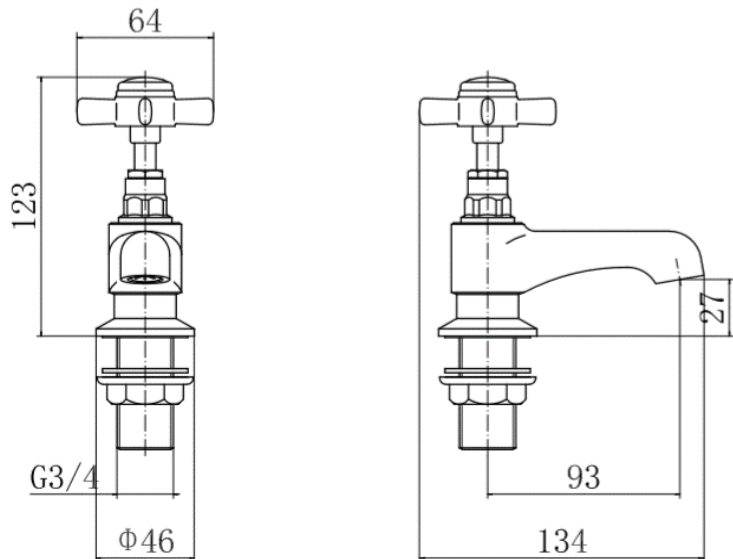

BY CAVALIER BATHROOMS

Bayswater 9134 BATH PILLAR TAPS - CHROME

PRODUCT SPECIFICATION

Product Code: 9134
 Finish: Chrome
 Description: Bath Pillar Taps
 Inlet Connections: G 3/4"
 Construction: Body: Brass
 Handle: Zinc
 Cartridge: G3/4 quarter turn cartridge
 Gross Weight (kg): 0.918

ADDITIONAL INFORMATION

- Chrome finish
- Back nut
- 10 year guarantee*

WORKING PRESSURES (bar)

Min Pressure	Max Pressure	Best Performance
0.2 bar	5 bar	2 bar

FLOW RATES (litres per minute)

0.5 Bar	1 Bar	3 Bar
20.4	28.9	44.6

Products are supplied with full installation instructions and fixings. All measurements in mm and are nominal.