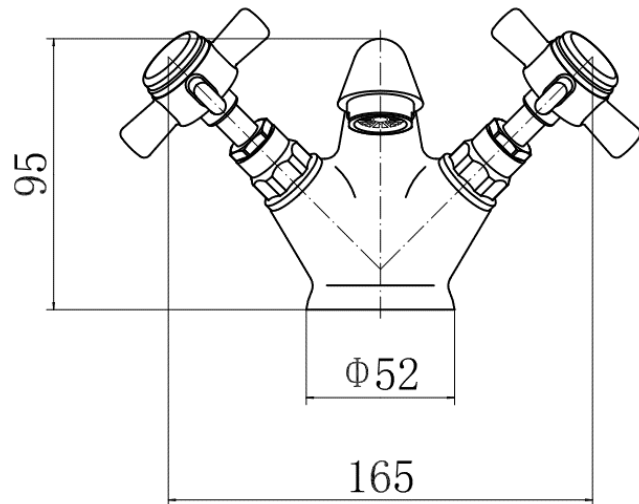

BY CAVALIER BATHROOMS

Bayswater 9129 MONO BASIN MIXER - CHROME

PRODUCT SPECIFICATION

Product Code: 9129
 Finish: Chrome
 Description: Mono Basin Mixer
 Inlet Connections: M10*1*1/2*400
 Construction: Body: Brass
 Handle: Zinc
 Cartridge: G1/2 quarter turn cartridge
 Gross Weight (kg): 1.292

ADDITIONAL INFORMATION

- Chrome finish
- With click-clack waste
- Flexible inlets
- 10 year guarantee*

WORKING PRESSURES (bar)

Min Pressure	Max Pressure	Best Performance
0.2 bar	5 bar	2 bar

FLOW RATES (litres per minute)

Products are supplied with full installation instructions and fixings. All measurements in mm and are nominal.