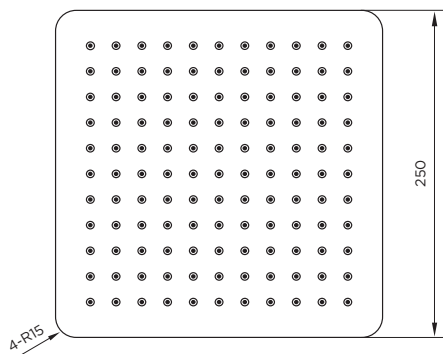

9391 & 9393 DELUXE SQUARE SHOWER HEADS

PRODUCT SPECIFICATION

Product Code:	9391 & 9393
Finish:	Chrome
Product Type:	Observa Deluxe Slimline Shower Heads
Construction:	Body: SS
Inlet Size:	1/2" BSP
Guarantee:	Lifetime Guarantee
Gross Weight (kg):	9391 (1.12kg) and 9393 (1.58kg)

[observa]