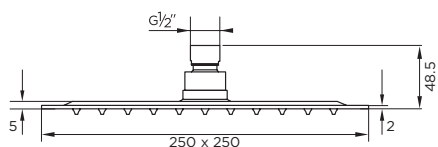

PRODUCT SPECIFICATION

Product Code:	9391 & 9393
Finish:	Chrome
Product Type:	Observa Deluxe Slimline Shower Heads
Construction:	Body: SS
Inlet Size:	1/2" BSP
Guarantee:	Lifetime Guarantee
Gross Weight (kg):	9391 (1.12kg) and 9393 (1.58kg)

[observa]

9391

[observa]