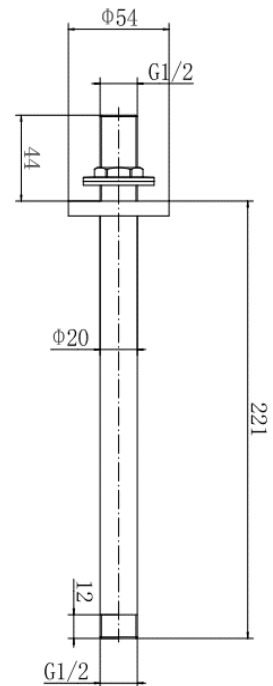

BY CAVALIER BATHROOMS

Equate 9342BL ROUND CEILING ARM - BLACK

PRODUCT SPECIFICATION

Product Code:	9342BL
Finish:	Matt Black
Description:	Round Ceiling Arm
Inlet Connections:	1/2 BSP
Outlet Connections:	1/2 BSP
Construction:	SS
Gross Weight (kg):	0.192

ADDITIONAL INFORMATION

- Matt black finish
- 2 year guarantee*

* For full details of our guarantee please refer to our website. Our accessories are backed by a 2 year guarantee, this is only valid to customers who complete and submit the online Niagara® Guarantee Registration Form within 30 days of installation.

To register and activate your guarantee visit: www.cavalierbathrooms.co.uk

Products are supplied with full installation instructions and fixings. All measurements in mm and are nominal.