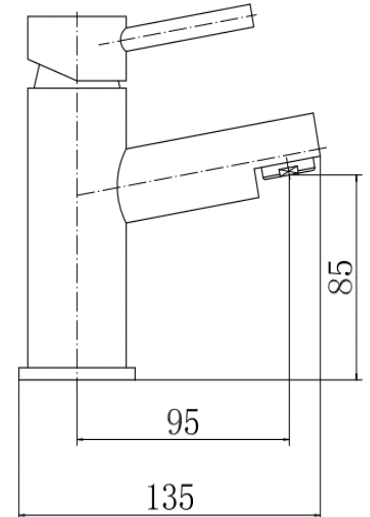

ADDITIONAL INFORMATION

- Chrome finish
- Without click-clack waste
- Flexible inlets
- 10 year guarantee*

WORKING PRESSURES (bar)

Min Pressure	Max Pressure	Best Performance
0.2 bar	5 bar	2 bar

FLOW RATES (litres per minute)

0.5 Bar	1 Bar	3 Bar
7.9	11	18.8

* For full details of our guarantee please refer to our website. Our products are backed by a 10 year guarantee, this is only valid to customers who complete and submit the online Niagara® Guarantee Registration Form within 30 days of installation. Please note that products with finishes other than Chrome are guaranteed for 2 years only. To register and activate your guarantee visit: www.cavalierbathrooms.co.uk

Products are supplied with full installation instructions and fixings. All measurements in mm and are nominal.