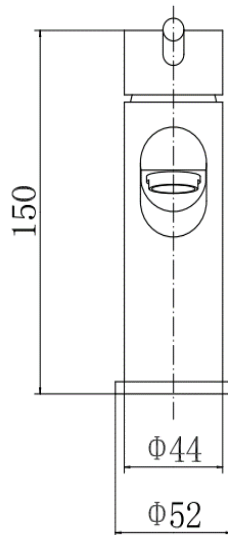

ADDITIONAL INFORMATION

- Chrome finish
- Without click-clack waste
- Flexible inlets
- 10 year guarantee*

WORKING PRESSURES (bar)

Min Pressure	Max Pressure	Best Performance
0.2 bar	5 bar	2 bar

FLOW RATES (litres per minute)

0.5 Bar	1 Bar	3 Bar
7.9	11	18.8

* For full details of our guarantee please refer to our website. Our products are backed by a 10 year guarantee, this is only valid to customers who complete and submit the online Niagara® Guarantee Registration Form within 30 days of installation. Please note that products with finishes other than Chrome are guaranteed for 2 years only. To register and activate your guarantee visit: www.cavalierbathrooms.co.uk

Products are supplied with full installation instructions and fixings. All measurements in mm and are nominal.