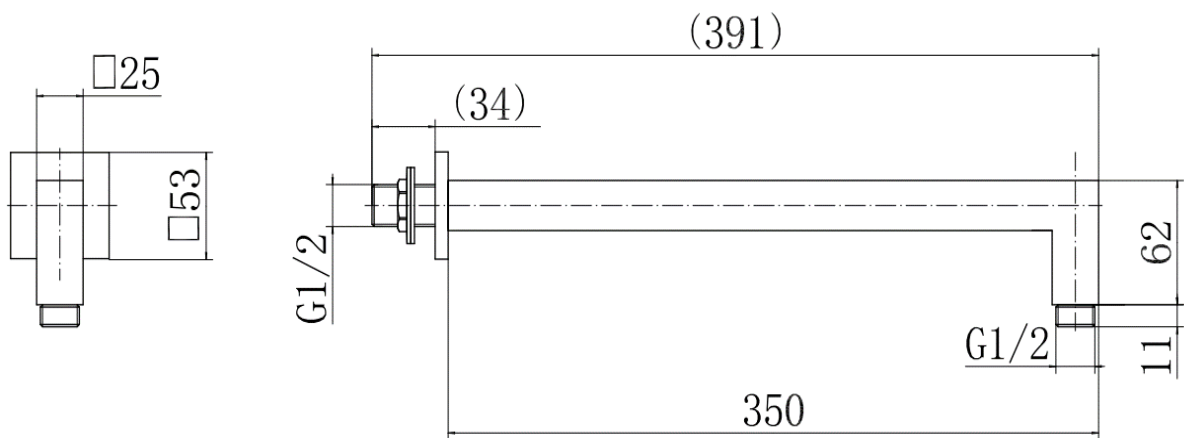

BY CAVALIER BATHROOMS

Observa 9343 SQUARE WALL MOUNTED SHOWER ARM 1 - CHROME

PRODUCT SPECIFICATION

Product Code:	9343
Finish:	Chrome
Description:	Square Wall Mounted Shower Arm 1
Inlet Connections:	1/2 BSP
Outlet Connections:	1/2 BSP
Construction:	SS
Gross Weight (kg):	0.148

ADDITIONAL INFORMATION

- Chrome finish
- 2 year guarantee*

* For full details of our guarantee please refer to our website. Our accessories are backed by a 2 year guarantee, this is only valid to customers who complete and submit the online Niagara® Guarantee Registration Form within 30 days of installation.

To register and activate your guarantee visit: www.cavalierbathrooms.co.uk

Products are supplied with full installation instructions and fixings. All measurements in mm and are nominal.