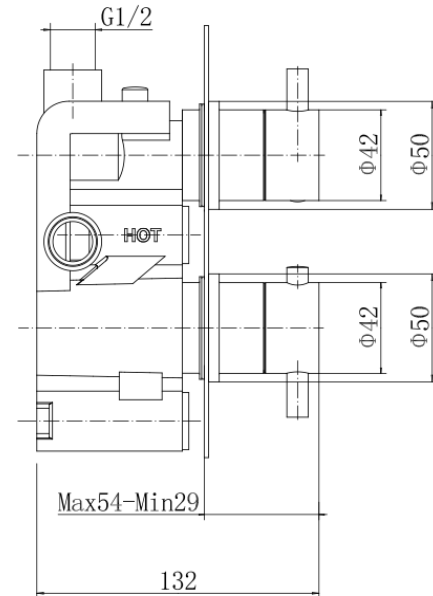

BY CAVALIER BATHROOMS

Equate 9312BRS TWIN CONCEALED SHOWER VALVE BRUSHED BRASS

PRODUCT SPECIFICATION

Product Code: 9312BRS
 Finish: Brushed Brass
 Product Type: Twin Concealed Shower Valve
 Cartridge Type: Thermostatic Cartridge and 3/4" Quarter Turn Cartridge
 Inlet Connections: G 3/4"
 Outlet Connections: G 1/2"
 Construction: Body: Brass, handles: Zinc, Plate: SS
 Gross Weight (kg): 2.377

ADDITIONAL INFORMATION

- Dual Control: Flow and temperature are controlled separately giving accurate control of both
- Thermostatic cartridge maintains showering temperature to +/- 2c giving a stable outlet temperature
- Automatic shut-off in the event of cold water supply failure, to prevent scalding
- Temperature factory set to a 38°C
- One outlet
- 2 year guarantee*

Products are supplied with full installation instructions and fixings. All measurements in mm and are nominal.