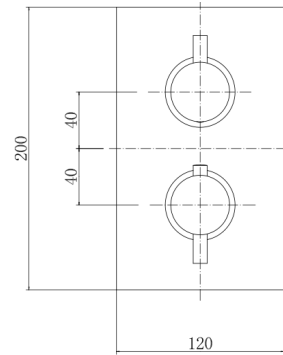

BY CAVALIER BATHROOMS

Equate 9312BRS TWIN CONCEALED SHOWER VALVE BRUSHED BRASS

PRODUCT SPECIFICATION

Product Code: 9312BRS
 Finish: Brushed Brass
 Product Type: Twin Concealed Shower Valve
 Cartridge Type: Thermostatic Cartridge and 3/4" Quarter Turn Cartridge
 Inlet Connections: G 3/4"
 Outlet Connections: G 1/2"
 Construction: Body: Brass, handles: Zinc, Plate: SS
 Gross Weight (kg): 2.377

Products are supplied with full installation instructions and fixings. All measurements in mm and are nominal.