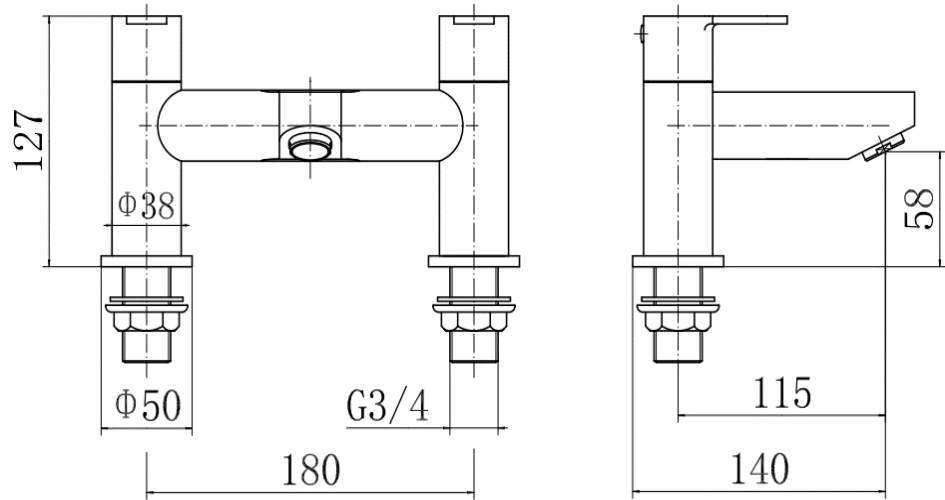

ADDITIONAL INFORMATION

- Matt black finish
- Back nut
- 2 year guarantee*

WORKING PRESSURES (bar)

Min Pressure	Max Pressure	Best Performance
0.2 bar	5 bar	2 bar

FLOW RATES (litres per minute)

0.5 Bar	1 Bar	3 Bar
20.9	29.7	50.7

* For full details of our guarantee please refer to our website. Our products are backed by a 10 year guarantee, this is only valid to customers who complete and submit the online Niagara® Guarantee Registration Form within 30 days of installation. Please note that products with finishes other than Chrome are guaranteed for 2 years only. To register and activate your guarantee visit: www.cavalierbathrooms.co.uk

Products are supplied with full installation instructions and fixings. All measurements in mm and are nominal.