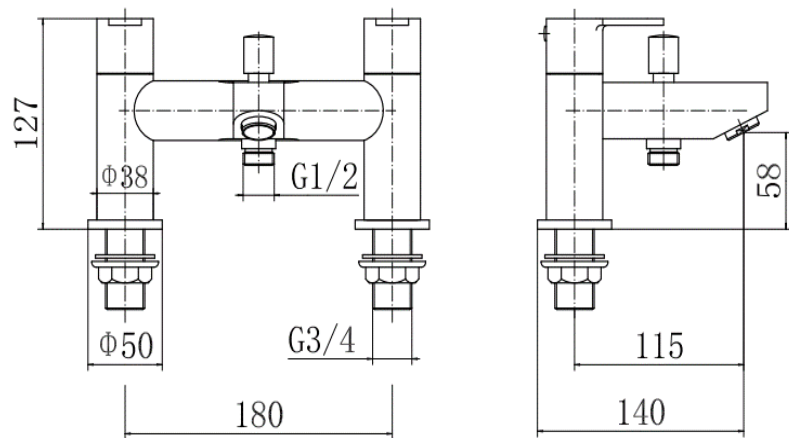

BY CAVALIER BATHROOMS

Camden 9005BL BATH SHOWER MIXER - BLACK

PRODUCT SPECIFICATION

Product Code: 9005BL
 Finish: Matt Black
 Description: Bath Shower Mixer
 Inlet Connections: 3/4 BSP
 Construction: Body: Brass
 Handle: Zinc
 Handset: ABS
 Hose: SS
 Cartridge: G3/4 quarter turn cartridge
 Gross Weight (kg): 2.05

ADDITIONAL INFORMATION

- Matt black finish
- Back nut
- Comes with shower kit and wall bracket
- 2 year guarantee*

WORKING PRESSURES (bar)

Min Pressure	Max Pressure	Best Performance
0.2 bar	5 bar	2 bar

FLOW RATES (litres per minute)

Products are supplied with full installation instructions and fixings. All measurements in mm and are nominal.