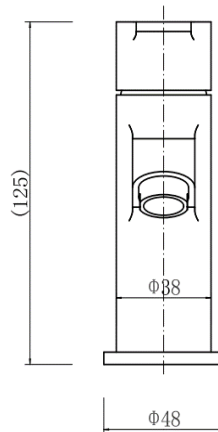

ADDITIONAL INFORMATION

- Matt black finish
- With click-clack waste
- Flexible inlets
- 2 year guarantee*

WORKING PRESSURES (bar)

Min Pressure	Max Pressure	Best Performance
0.2 bar	5 bar	2 bar

FLOW RATES (litres per minute)

0.5 Bar	1 Bar	3 Bar
7.3	10	17.1

* For full details of our guarantee please refer to our website. Our products are backed by a 10 year guarantee, this is only valid to customers who complete and submit the online Niagara® Guarantee Registration Form within 30 days of installation. Please note that products with finishes other than Chrome are guaranteed for 2 years only. To register and activate your guarantee visit: www.cavalierbathrooms.co.uk

Products are supplied with full installation instructions and fixings. All measurements in mm and are nominal.