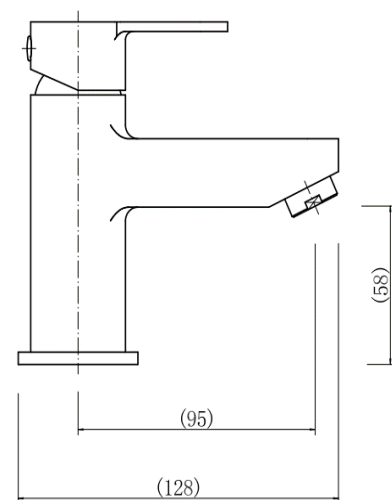

ADDITIONAL INFORMATION

- Matt black finish
- With click-clack waste
- Flexible inlets
- 2 year guarantee*

WORKING PRESSURES (bar)

Min Pressure	Max Pressure	Best Performance
0.2 bar	5 bar	2 bar

FLOW RATES (litres per minute)

0.5 Bar	1 Bar	3 Bar
7.3	10	17.1

* For full details of our guarantee please refer to our website. Our products are backed by a 10 year guarantee, this is only valid to customers who complete and submit the online Niagara® Guarantee Registration Form within 30 days of installation. Please note that products with finishes other than Chrome are guaranteed for 2 years only. To register and activate your guarantee visit: www.cavalierbathrooms.co.uk

Products are supplied with full installation instructions and fixings. All measurements in mm and are nominal.