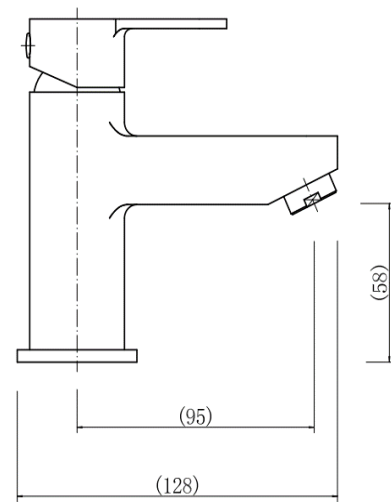

BY CAVALIER BATHROOMS

Camden 9001 MINI MONO BASIN MIXER - CHROME

PRODUCT SPECIFICATION

Product Code: 9001
Finish: Chrome
Description: Mini Mono Basin Mixer + Click Clack
Inlet Connections: M10*1*1/2*400
Construction: Body: Brass
Handle: Zinc
Cartridge: 30mm ceramic cartridge
Gross Weight (kg): 0.563

ADDITIONAL INFORMATION

- Chrome finish
- With click-clack waste
- Flexible inlets
- 10 year guarantee*

WORKING PRESSURES (bar)

Min Pressure	Max Pressure	Best Performance
0.2 bar	5 bar	2 bar

FLOW RATES (litres per minute)

0.5 Bar	1 Bar	3 Bar
7.3	10	17.1

* For full details of our guarantee please refer to our website. Our products are backed by a 10 year guarantee, this is only valid to customers who complete and submit the online Niagara® Guarantee Registration Form within 30 days of installation. Please note that products with finishes other than Chrome are guaranteed for 2 years only. To register and activate your guarantee visit: www.cavalierbathrooms.co.uk

Products are supplied with full installation instructions and fixings. All measurements in mm and are nominal.