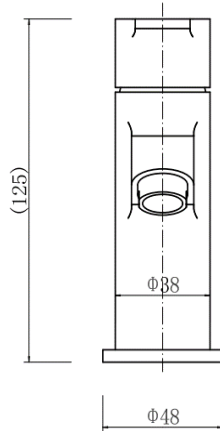

ADDITIONAL INFORMATION

- Chrome finish
- With click-clack waste
- Flexible inlets
- 10 year guarantee*

WORKING PRESSURES (bar)

Min Pressure	Max Pressure	Best Performance
0.2 bar	5 bar	2 bar

FLOW RATES (litres per minute)

0.5 Bar	1 Bar	3 Bar
7.3	10	17.1

* For full details of our guarantee please refer to our website. Our products are backed by a 10 year guarantee, this is only valid to customers who complete and submit the online Niagara® Guarantee Registration Form within 30 days of installation. Please note that products with finishes other than Chrome are guaranteed for 2 years only. To register and activate your guarantee visit: www.cavalierbathrooms.co.uk

Products are supplied with full installation instructions and fixings. All measurements in mm and are nominal.