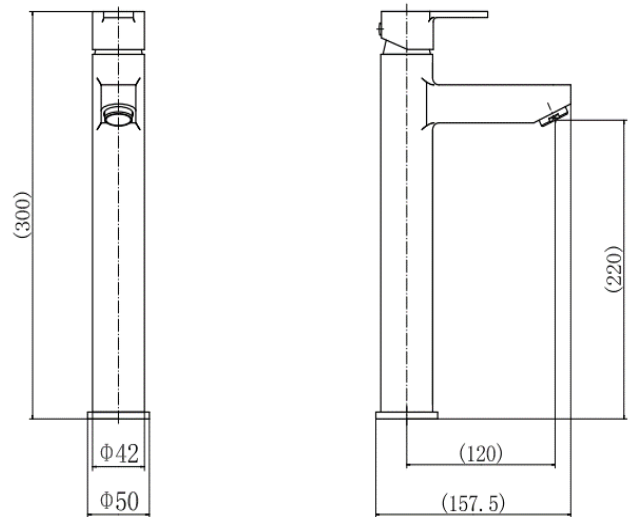

BY CAVALIER BATHROOMS

Camden 9008

TALL MONO BASIN MIXER - CHROME

PRODUCT SPECIFICATION

Product Code: 9008
Finish: Chrome
Description: Tall Mono Basin Mixer + Click Clack
Inlet Connections: M10*1*1/2*600
Construction: Body: Brass
Handle: Zinc
Cartridge: 35mm ceramic cartridge
Gross Weight (kg): 1.049

ADDITIONAL INFORMATION

- Chrome finish
- With click-clack waste
- Flexible inlets
- 10 year guarantee*

WORKING PRESSURES (bar)

Min Pressure	Max Pressure	Best Performance
0.2 bar	5 bar	2 bar

FLOW RATES (litres per minute)

0.5 Bar	1 Bar	3 Bar
7.7	10.7	18.7

* For full details of our guarantee please refer to our website. Our products are backed by a 10 year guarantee, this is only valid to customers who complete and submit the online Niagara® Guarantee Registration Form within 30 days of installation. Please note that products with finishes other than Chrome are guaranteed for 2 years only. To register and activate your guarantee visit: www.cavalierbathrooms.co.uk

Products are supplied with full installation instructions and fixings. All measurements in mm and are nominal.